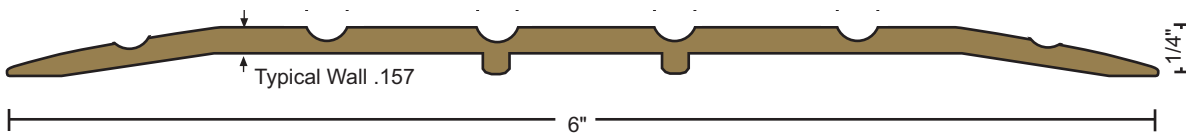

Architectural Bronze 1/4" Saddle Thresholds

All thresholds this page

Architectural Bronze satin finish (728) similar to US4.

Optional finishes:

Polished (721), suffix "POL"
Dark oxidized oil rubbed (722) similar to US10B, suffix "DKB"

 Slip-resistant, suffix "SIA"

FASTENERS

#10 X 1-1/2" solid brass wood screws furnished.
Antique bronze finish screws provided with dark bronze thresholds.

411BR 1.42 lbs./ft.

413BR 1.52 lbs./ft.

513BR 1.96 lbs./ft.

613BR 3.06 lbs./ft.

713BR 3.62 lbs./ft.

813BR 4.60 lbs./ft.