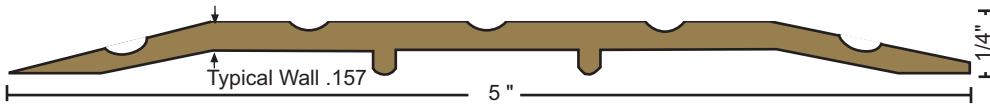

 Slip-resistant, suffix "SIA"

FASTENERS

#10 X 1-1/2" solid brass wood screws furnished.
Antique bronze finish screws provided with dark bronze thresholds.

411BR 1.42 lbs./ft.

413BR 1.52 lbs./ft.

513BR 1.96 lbs./ft.