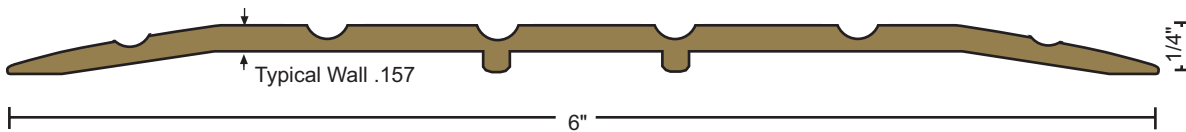

Architectural Bronze 1/4" Saddle Thresholds

All thresholds this page

Architectural Bronze satin finish (728) similar to US4.

Optional finishes:

Polished (721), suffix "POL"

Dark oxidized oil rubbed (722) similar to US10B, suffix "DKB"

Slip-resistant, suffix "SIA"

FASTENERS

#10 X 1-1/2" solid brass wood screws furnished.

Antique bronze finish screws provided with dark bronze thresholds.

411BR 1.42 lbs./ft.

413BR 1.52 lbs./ft.

513BR 1.96 lbs./ft.