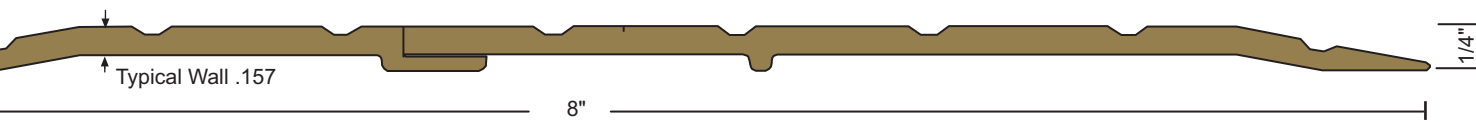

Slip-resistant, suffix "SIA"

FASTENERS

#10 X 1-1/2" solid brass wood screws furnished.

Antique bronze finish screws provided with dark bronze thresholds.

411BR 1.42 lbs./ft.

413BR 1.52 lbs./ft.

513BR 1.96 lbs./ft.

613BR 3.06 lbs./ft.

713BR 3.62 lbs./ft.

813BR 4.60 lbs./ft.