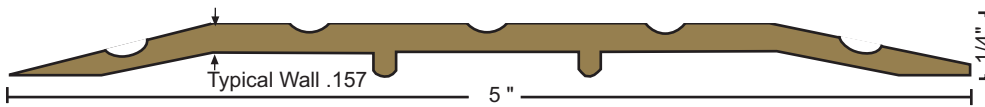

Architectural Bronze 1/4" Saddle Thresholds

All thresholds this page

Architectural Bronze satin finish (728) similar to US4.

Optional finishes:

Polished (721), suffix "POL"

Dark oxidized oil rubbed (722) similar to US10B, suffix "DKB"

Slip-resistant, suffix "SIA"

FASTENERS

#10 X 1-1/2" solid brass wood screws furnished.

Antique bronze finish screws provided with dark bronze thresholds.

411BR 1.42 lbs./ft.

413BR 1.52 lbs./ft.

513BR 1.96 lbs./ft.