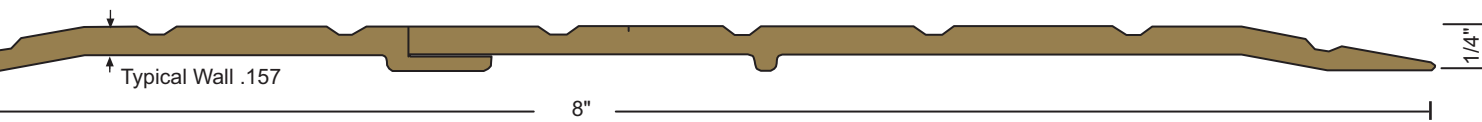

 Slip-resistant, suffix "SIA"

FASTENERS

#10 X 1-1/2" solid brass wood screws furnished.
Antique bronze finish screws provided with dark bronze thresholds.

411BR 1.42 lbs./ft.

413BR 1.52 lbs./ft.

513BR 1.96 lbs./ft.

613BR 3.06 lbs./ft.

713BR 3.62 lbs./ft.

813BR 4.60 lbs./ft.