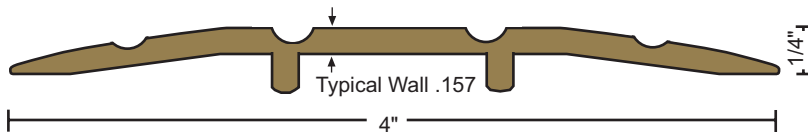

Architectural Bronze 1/4" Saddle Thresholds

All thresholds this page

Architectural Bronze satin finish (728) similar to US4.

Optional finishes:

Polished (721), suffix "POL"

Dark oxidized oil rubbed (722) similar to US10B, suffix "DKB"

Slip-resistant, suffix "SIA"

FASTENERS

#10 X 1-1/2" solid brass wood screws furnished.

Antique bronze finish screws provided with dark bronze thresholds.

411BR 1.42 lbs./ft.

413BR 1.52 lbs./ft.

513BR 1.96 lbs./ft.