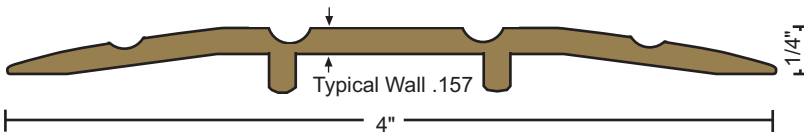

Architectural Bronze 1/4" Saddle Thresholds

All thresholds this page

Architectural Bronze satin finish (728) similar to US4.

Optional finishes:

Polished (721), suffix "POL"
Dark oxidized oil rubbed (722) similar to US10B, suffix "DKB"

 Slip-resistant, suffix "SIA"

FASTENERS

#10 X 1-1/2" solid brass wood screws furnished.
Antique bronze finish screws provided with dark bronze thresholds.

411BR 1.42 lbs./ft.

413BR 1.52 lbs./ft.

513BR 1.96 lbs./ft.