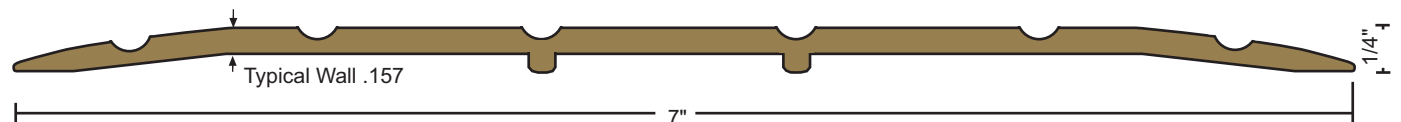

713BR 3.62 lbs./ft.