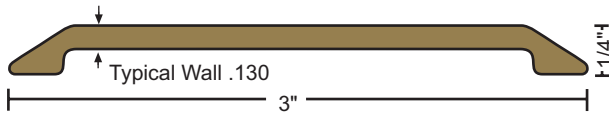

Architectural Bronze 1/4" Saddle Thresholds

All thresholds this page

Architectural Bronze satin finish (728) similar to US4.

Optional finishes:

Polished (721), suffix "POL"

Dark oxidized oil rubbed (722) similar to US10B, suffix "DKB"

Slip-resistant, suffix "SIA"

FASTENERS

#10 X 1-1/2" solid brass wood screws furnished.

Antique bronze finish screws provided with dark bronze thresholds.

411BR 1.42 lbs./ft.

413BR 1.52 lbs./ft.

513BR 1.96 lbs./ft.