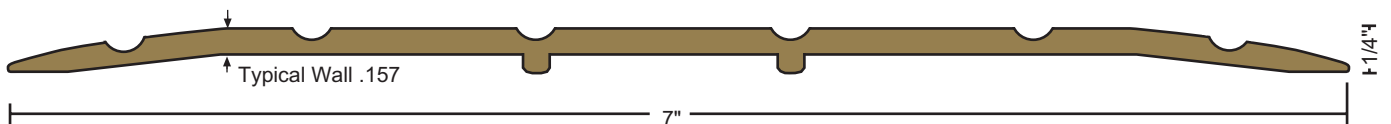

713BR 3.62 lbs./ft.