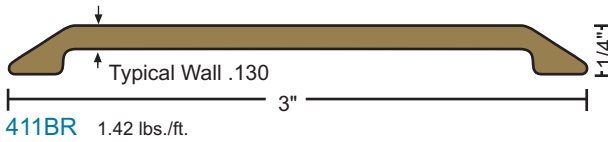

Architectural Bronze 1/4" Saddle Thresholds

All thresholds this page

Architectural Bronze satin finish (728) similar to US4.

Optional finishes:

Polished (721), suffix "POL"
Dark oxidized oil rubbed (722) similar to US10B, suffix "DKB"

 Slip-resistant, suffix "SIA"

FASTENERS

#10 X 1-1/2" solid brass wood screws furnished.
Antique bronze finish screws provided with dark bronze thresholds.

411BR 1.42 lbs./ft.

413BR 1.52 lbs./ft.

513BR 1.96 lbs./ft.