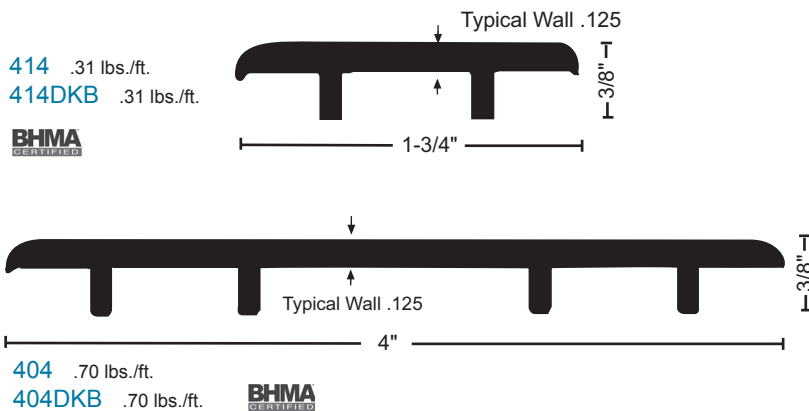

Offset Thresholds

All products this page

Carpet and Tile Dividers

Carpet Edges

MATERIALS & FINISHES

- Aluminum mill finish
- DKB - Aluminum dark bronze finish

- Optional: Slip Resistant SIA Finish

FASTENERS

#10 x 1-1/2" FH zinc plated wood screws furnished. Dark bronze supplied with DKB thresholds.