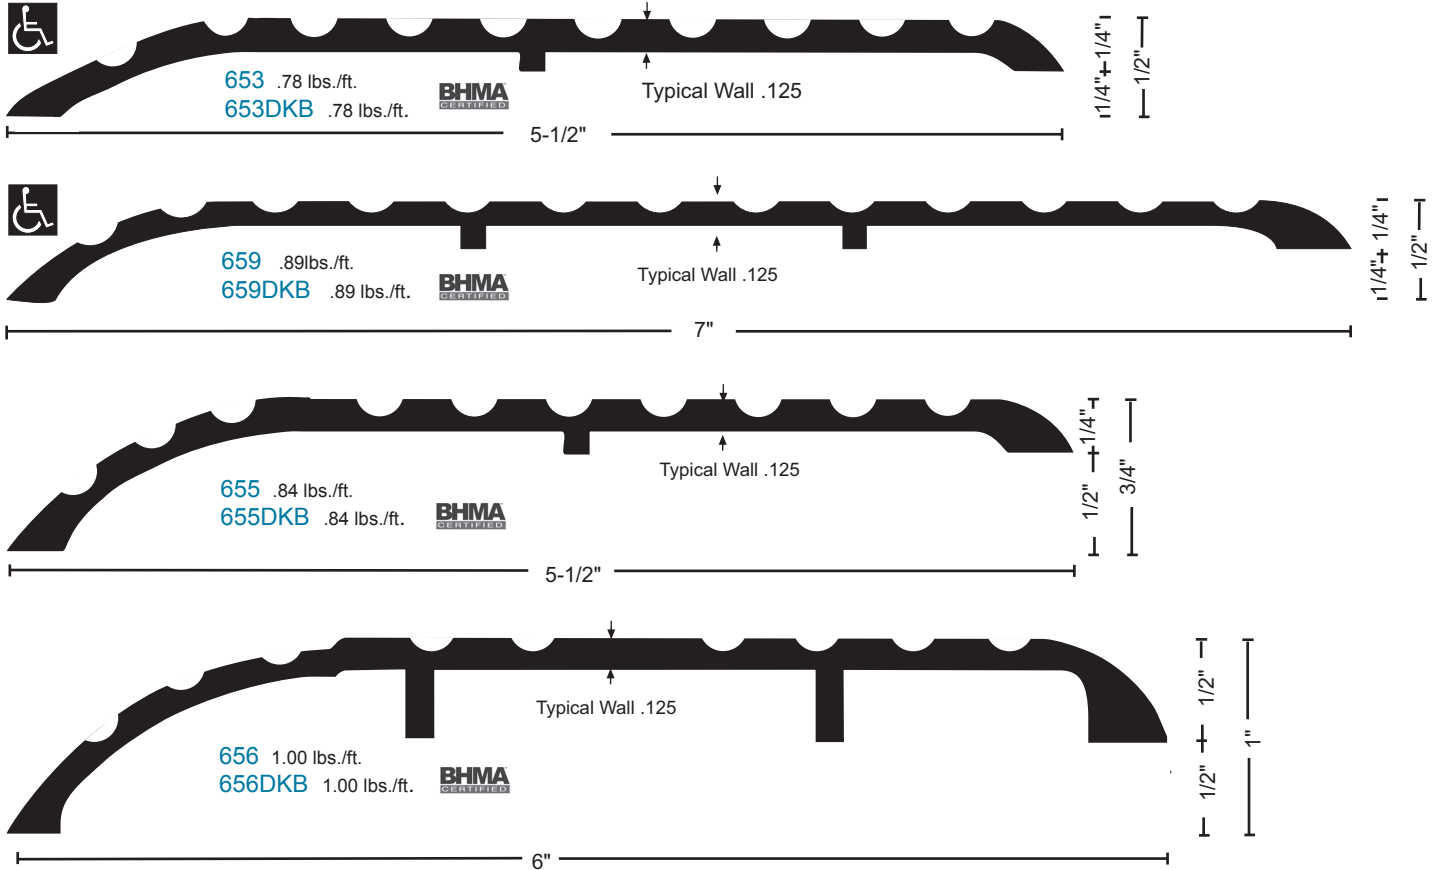

Offset Thresholds

All products this page

Carpet and Tile Dividers

Carpet Edges

MATERIALS & FINISHES

- Aluminum mill finish
- DKB - Aluminum dark bronze finish

- Optional: Slip Resistant SIA Finish

FASTENERS

#10 x 1-1/2" FH zinc plated wood screws furnished. Dark bronze supplied with DKB thresholds.