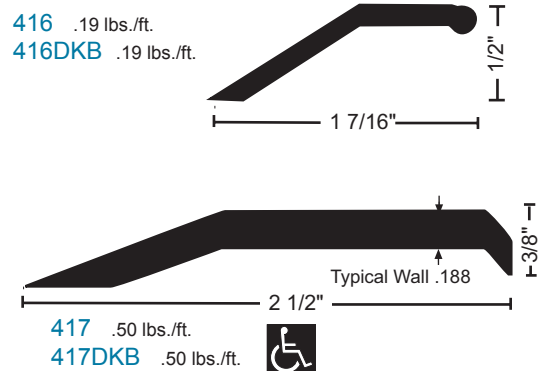

Offset Thresholds

All products this page

Carpet and Tile Dividers

Carpet Edges

MATERIALS & FINISHES

- Aluminum mill finish
- DKB - Aluminum dark bronze finish

- Optional: Slip Resistant SIA Finish

FASTENERS

#10 x 1-1/2" FH zinc plated wood screws furnished. Dark bronze supplied with DKB thresholds.