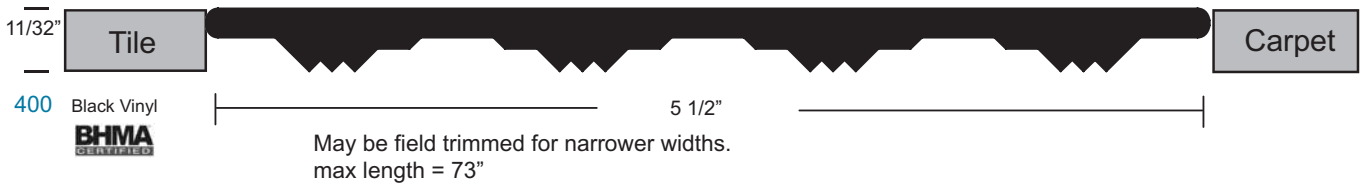

## Vinyl Thresholds

For transition between two different carpets or carpet to tile.  
 Easy to install using adhesive like NGP RR5007BL, Black RTV silicone rubber  
 construction sealant. Each tube bonds 12' of 402 or 8' of 400

All products this page

\* when installed as illustrated  
 between carpet and/or tile