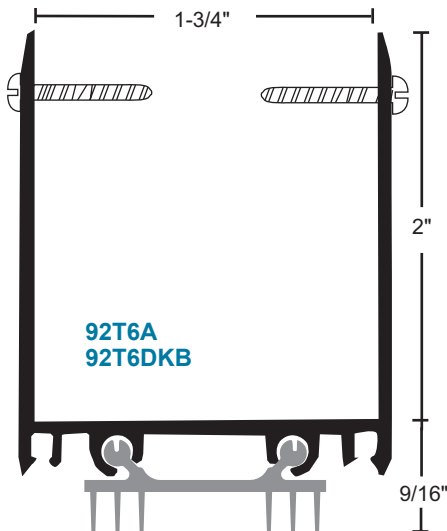

Thermoplastic Door Shoes

Thermoplastic polymer seal with rigid base and soft vinyl fins.
48" maximum length

All products this page

Material Finishes:

A - anodized aluminum

DKB - dark bronze

no suffix = mill aluminum
thermoplastic is dark brown

#6 x 3/4" stainless steel
SMS furnished

Extended Door Shoes

End caps available -
sold separately