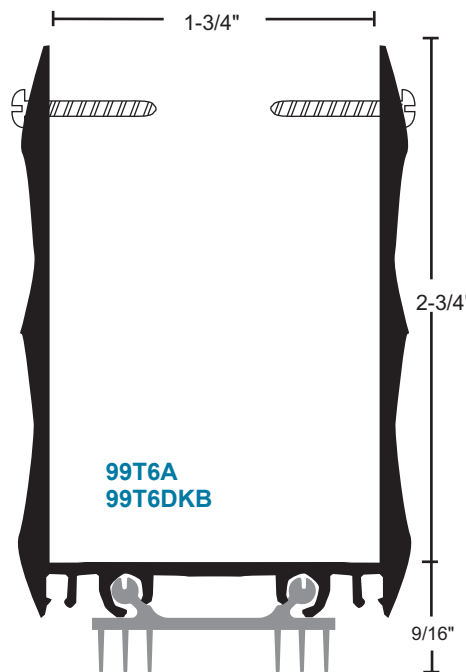

Thermoplastic Door Shoes

Thermoplastic polymer seal with rigid base and soft vinyl fins.
48" maximum length

All products this page

Material Finishes:

A - anodized aluminum

DKB - dark bronze

no suffix = mill aluminum
thermoplastic is dark brown

#6 x 3/4" stainless steel
SMS furnished

Extended Door Shoes

End caps available -
sold separately