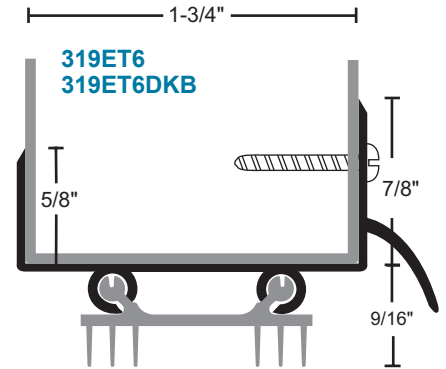

Thermoplastic Door Shoes

Thermoplastic polymer seal with rigid base and soft vinyl fins.
48" maximum length

All products this page

Material Finishes:

A - anodized aluminum

DKB - dark bronze

no suffix = mill aluminum
thermoplastic is dark brown

#6 x 3/4" stainless steel
SMS furnished

Extended Door Shoes

End caps available -
sold separately