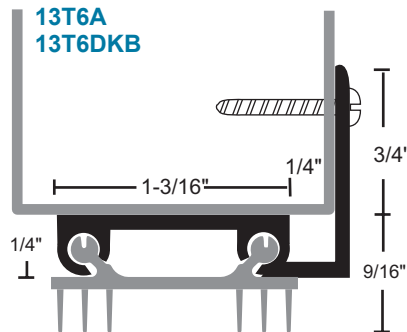

Thermoplastic Door Shoes

Thermoplastic polymer seal with rigid base and soft vinyl fins.
48" maximum length

All products this page

Material Finishes:

A - anodized aluminum

DKB - dark bronze

no suffix = mill aluminum
thermoplastic is dark brown

#6 x 3/4" stainless steel
SMS furnished

Extended Door Shoes

End caps available -
sold separately