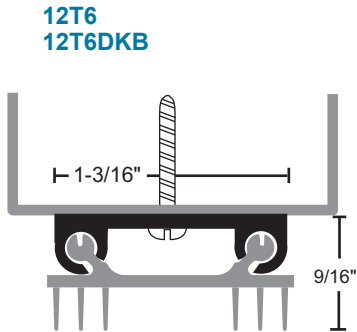

Thermoplastic Door Shoes

Thermoplastic polymer seal with rigid base and soft vinyl fins.
48" maximum length

All products this page

Material Finishes:

A - anodized aluminum

DKB - dark bronze

no suffix = mill aluminum
thermoplastic is dark brown

#6 x 3/4" stainless steel
SMS furnished

Extended Door Shoes

End caps available -
sold separately