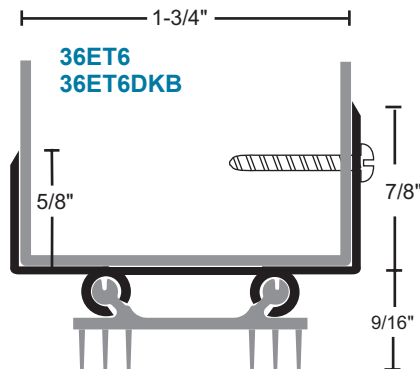

Thermoplastic Door Shoes

Thermoplastic polymer seal with rigid base and soft vinyl fins.
48" maximum length

All products this page

Material Finishes:

A - anodized aluminum

DKB - dark bronze

no suffix = mill aluminum
thermoplastic is dark brown

#6 x 3/4" stainless steel
SMS furnished

Extended Door Shoes

End caps available -
sold separately