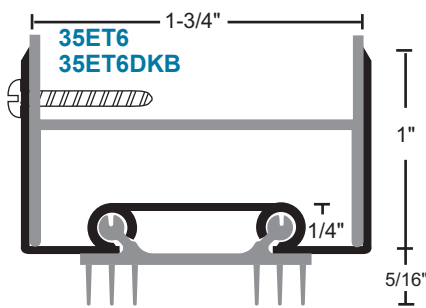

Thermoplastic Door Shoes

Thermoplastic polymer seal with rigid base and soft vinyl fins.
48" maximum length

All products this page

Material Finishes:

A - anodized aluminum

DKB - dark bronze

no suffix = mill aluminum
thermoplastic is dark brown

#6 x 3/4" stainless steel
SMS furnished

Extended Door Shoes

End caps available -
sold separately