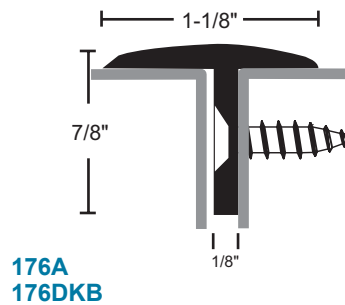

Overlapping Astragals

A - anodized aluminum
B - gold
DKB - dark bronze
no suffix - mill aluminum
 vinyl & pile are gray
 neoprene, NGP-TPV & silicone are black; except 114 silicone is gray

Specialty Astragal