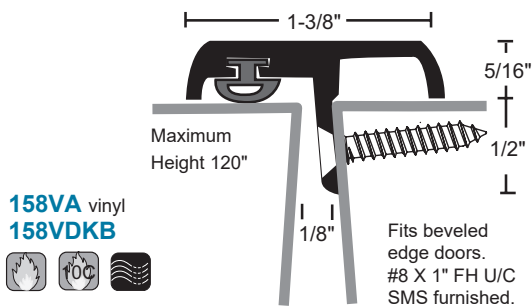

Overlapping Astragals

A - anodized aluminum
B - gold
DKB - dark bronze
no suffix - mill aluminum
 vinyl & pile are gray
 neoprene, NGP-TPV & silicone are black; except 114 silicone is gray

Specialty Astragal