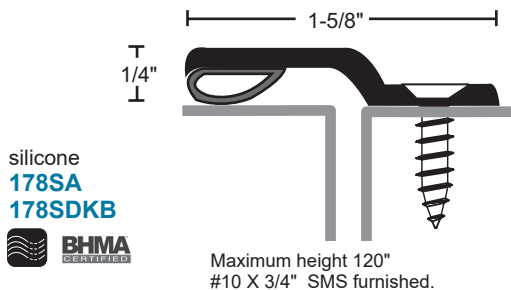

Overlapping Astragals

A - anodized aluminum
B - gold
DKB - dark bronze
no suffix - mill aluminum
 vinyl & pile are gray
 neoprene, NGP-TPV & silicone are black; except 114 silicone is gray

Specialty Astragal