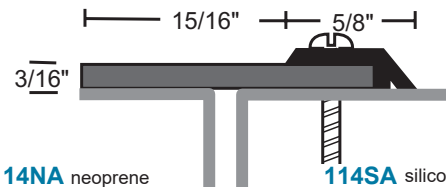

A - anodized aluminum
B - gold
DKB - dark bronze
no suffix - mill aluminum
vinyl & pile are gray
neoprene, NGP-TPV & silicone are
black; except 114 silicone is gray

114NA neoprene
114NB
114NDKB

114SA silicone
114SB
114SDKB