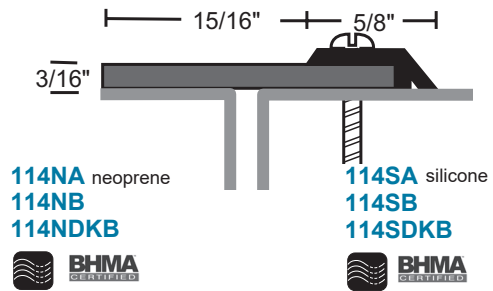

Overlapping Astragals

A - anodized aluminum
B - gold
DKB - dark bronze
no suffix - mill aluminum
 vinyl & pile are gray
 neoprene, NGP-TPV & silicone are black; except 114 silicone is gray

Specialty Astragal