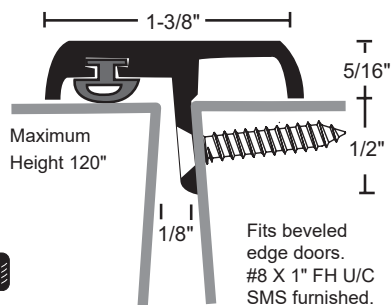

114SA silicone
114SB
114SDKB

158VA vinyl
158VDKB

158NA NGP-TPV
158NDKB

158SA silicone
158SDKB

158PA polypropylene pile
158PDKB

176A
176DKB

Maximum height 120"
 Fits square edge doors.
 #10 X 3/4" SMS furnished.