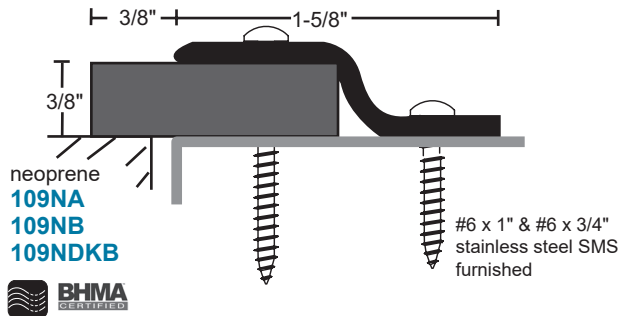

Overlapping Astragals

A - anodized aluminum
B - gold
DKB - dark bronze
no suffix - mill aluminum
 vinyl & pile are gray
 neoprene, NGP-TPV & silicone are black; except 114 silicone is gray

Specialty Astragal