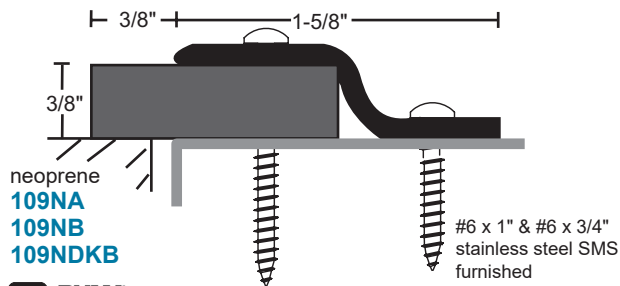

Overlapping Astragals

A - anodized aluminum
B - gold
DKB - dark bronze
no suffix - mill aluminum
 vinyl & pile are gray
 neoprene, NGP-TPV & silicone are
 black; except 114 silicone is gray

114NA neoprene
114NB
114NDKB

114SA silicone
114SB
114SDKB

158VA vinyl
158VDKB

158NA NGP-TPV
158NDKB

158SA silicone
158SDKB

158PA polypropylene pile
158PDKB

176A
176DKB

Maximum height 120"
 Fits square edge doors.
 #10 X 3/4" SMS furnished.