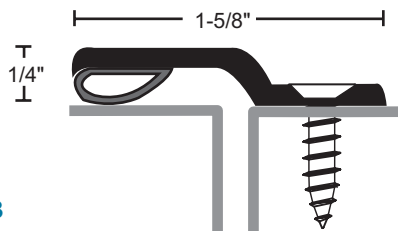

114SA silicone
114SB
114SDKB

158VA vinyl
158VDKB

158NA NGP-TPV
158NDKB

158SA silicone
158SDKB

158PA polypropylene pile
158PDKB

176A
176DKB

Maximum height 120"
 Fits square edge doors.
 #10 X 3/4" SMS furnished.