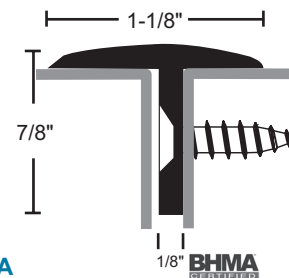

114SA silicone
114SB
114SDKB

158VA vinyl
158VDKB

158NA NGP-TPV
158NDKB

158SA silicone
158SDKB

158PA polypropylene pile
158PDKB

176A
176DKB

Maximum height 120"
 Fits square edge doors.
 #10 X 3/4" SMS furnished.