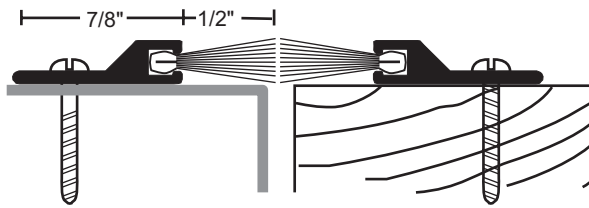

Surface Mounted Astragal Sets

#6 x 3/4" Stainless Steel SMS furnished.
Screw holes are slotted for adjustment.

A - anodized aluminum
B - gold
DKB - dark bronze
no suffix - mill aluminum
Brush is gray with mill finish and anodized aluminum metal; black with gold and DKB
vinyl is gray, except * vinyl is black

nylon brush Order as **set** to receive two pieces
600
600A
600B
600DKB

vinyl Order as **set** to receive two pieces
97V
97VA
97VB
97VDKB*

nylon brush Order as **set** to receive two pieces
A605A
A605B
A605DKB

nylon brush Order as **set** to receive two pieces
B606A
B606B
B606DKB

nylon brush Order as **set** to receive two pieces
672A
672B
672DKB

nylon brush Order as **set** to receive two pieces
675A
675B
675DKB