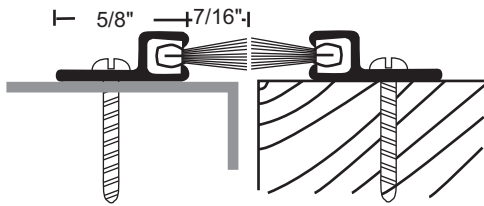

Surface Mounted Astragal Sets

#6 x 3/4" Stainless Steel SMS furnished.
Screw holes are slotted for adjustment.

A - anodized aluminum
B - gold
DKB - dark bronze
no suffix - mill aluminum
Brush is gray with mill finish and anodized aluminum metal; black with gold and DKB
vinyl is gray, except * vinyl is black

nylon brush Order as **set** to receive two pieces
600
600A
600B
600DKB

vinyl Order as **set** to receive two pieces
97V
97VA
97VB
97VDKB*

nylon brush Order as **set** to receive two pieces
A605A
A605B
A605DKB

nylon brush Order as **set** to receive two pieces
B606A
B606B
B606DKB

nylon brush Order as **set** to receive two pieces
672A
672B
672DKB

nylon brush Order as **set** to receive two pieces
675A
675B
675DKB