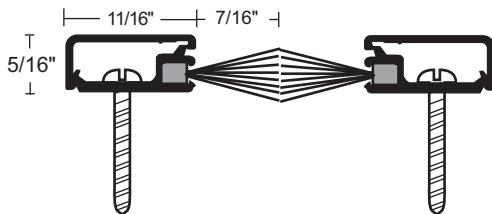

Surface Mounted Astragal Sets

#6 x 3/4" Stainless Steel SMS furnished.
Screw holes are slotted for adjustment.

A - anodized aluminum
B - gold
DKB - dark bronze
no suffix - mill aluminum
Brush is gray with mill finish and anodized aluminum metal; black with gold and DKB
vinyl is gray, except * vinyl is black

nylon brush Order as **set** to receive two pieces
600
600A
600B
600DKB

vinyl Order as **set** to receive two pieces
97V
97VA
97VB
97VDKB*

nylon brush Order as **set** to receive two pieces
A605A
A605B
A605DKB

nylon brush Order as **set** to receive two pieces
B606A
B606B
B606DKB

nylon brush Order as **set** to receive two pieces
672A
672B
672DKB

nylon brush Order as **set** to receive two pieces
675A
675B
675DKB