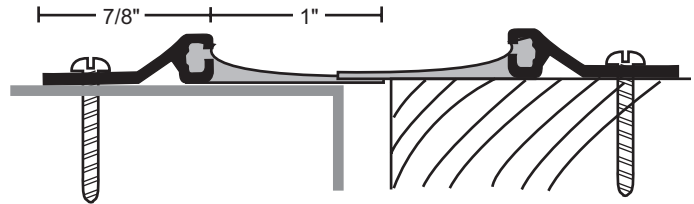

Surface Mounted Astragal Sets

#6 x 3/4" Stainless Steel SMS furnished.
Screw holes are slotted for adjustment.

A - anodized aluminum
B - gold
DKB - dark bronze
no suffix - mill aluminum
Brush is gray with mill finish and anodized aluminum metal; black with gold and DKB
vinyl is gray, except * vinyl is black

nylon brush Order as **set** to receive two pieces
600
600A
600B
600DKB

vinyl Order as **set** to receive two pieces
97V
97VA
97VB
97VDKB*

nylon brush Order as **set** to receive two pieces
A605A
A605B
A605DKB

nylon brush Order as **set** to receive two pieces
B606A
B606B
B606DKB

nylon brush Order as **set** to receive two pieces
672A
672B
672DKB

nylon brush Order as **set** to receive two pieces
675A
675B
675DKB