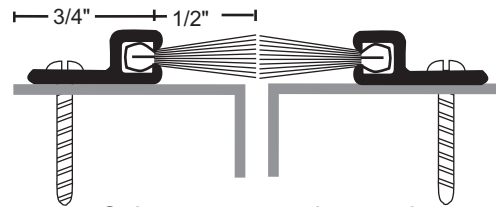

Surface Mounted Astragal Sets

#6 x 3/4" Stainless Steel SMS furnished.
Screw holes are slotted for adjustment.

A - anodized aluminum
B - gold
DKB - dark bronze
no suffix - mill aluminum
Brush is gray with mill finish and anodized aluminum metal; black with gold and DKB
vinyl is gray, except * vinyl is black

nylon brush Order as **set** to receive two pieces
600
600A
600B
600DKB

vinyl Order as **set** to receive two pieces
97V
97VA
97VB
97VDKB*

nylon brush Order as **set** to receive two pieces
A605A
A605B
A605DKB

nylon brush Order as **set** to receive two pieces
B606A
B606B
B606DKB

nylon brush Order as **set** to receive two pieces
672A
672B
672DKB

nylon brush Order as **set** to receive two pieces
675A
675B
675DKB