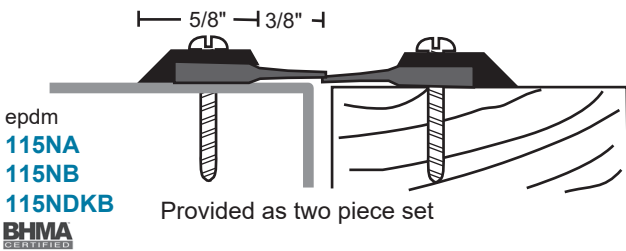

Smoke-Rated Astragal Seals

Fire-rated Astragal Seals cannot replace any astragal required on the door by the door manufacturer to maintain its fire label. IBC, NFPA 80, NFPA105, and NFPA 252 require the gap at the meeting edge between fire labeled doors must not exceed 1/8".

#6 x 3/4" Stainless Steel Sheet Metal Screws furnished. Screw holes are slotted for adjustment.

Metal	epdm	silicone	nylon+
A - anodized aluminum	gray	tan	gray
B - gold	black	tan	black
DKB - dark bronze	black	tan	black
no suffix - mill aluminum	gray	tan	gray