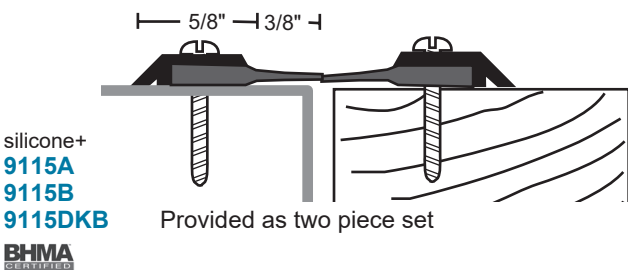

Smoke-Rated Astragal Seals

Fire-rated Astragal Seals cannot replace any astragal required on the door by the door manufacturer to maintain its fire label. IBC, NFPA 80, NFPA105, and NFPA 252 require the gap at the meeting edge between fire labeled doors must not exceed 1/8".

#6 x 3/4" Stainless Steel Sheet Metal Screws furnished. Screw holes are slotted for adjustment.

Metal	epdm	silicone	nylon+
A - anodized aluminum	gray	tan	gray
B - gold	black	tan	black
DKB - dark bronze	black	tan	black
no suffix - mill aluminum	gray	tan	gray

All products this page

5070B Brown
5070CL Clear
self-adhesive TPE

* antimicrobial not available in clear