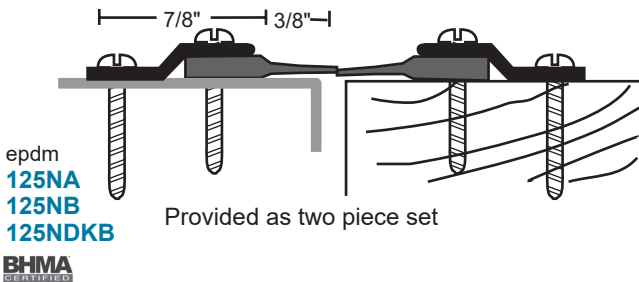

Smoke-Rated Astragal Seals

Fire-rated Astragal Seals cannot replace any astragal required on the door by the door manufacturer to maintain its fire label. IBC, NFPA 80, NFPA105, and NFPA 252 require the gap at the meeting edge between fire labeled doors must not exceed 1/8".

#6 x 3/4" Stainless Steel Sheet Metal Screws furnished. Screw holes are slotted for adjustment.

Metal	epdm	silicone	nylon+
A - anodized aluminum	gray	tan	gray
B - gold	black	tan	black
DKB - dark bronze	black	tan	black
no suffix - mill aluminum	gray	tan	gray