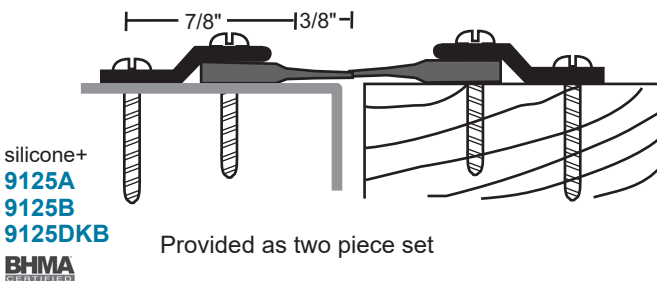

Smoke-Rated Astragal Seals

Fire-rated Astragal Seals cannot replace any astragal required on the door by the door manufacturer to maintain its fire label. IBC, NFPA 80, NFPA105, and NFPA 252 require the gap at the meeting edge between fire labeled doors must not exceed 1/8".

#6 x 3/4" Stainless Steel Sheet Metal Screws furnished. Screw holes are slotted for adjustment.

Metal	epdm	silicone	nylon+
A - anodized aluminum	gray	tan	gray
B - gold	black	tan	black
DKB - dark bronze	black	tan	black
no suffix - mill aluminum	gray	tan	gray

All products this page

5070B Brown
5070CL Clear
self-adhesive TPE

* antimicrobial not available in clear