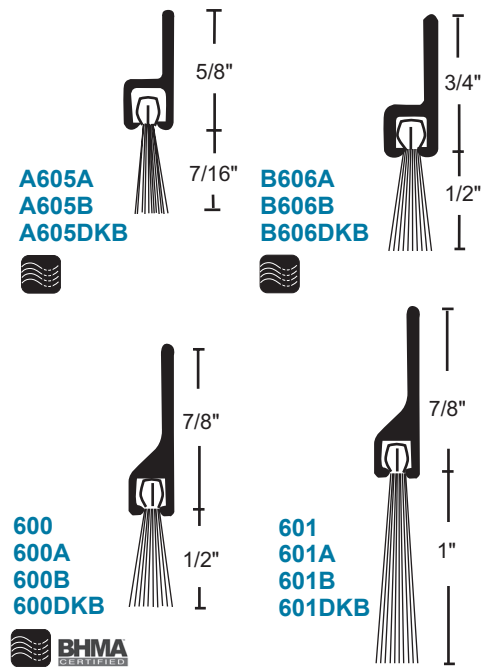

Nylon Brush Sweeps

#6 x 3/4" Stainless Steel Sheet Metal Screws furnished.
Screw holes are slotted for adjustment.

- A - anodized aluminum with gray brush
- B - gold with black brush
- DKB - dark bronze with black brush
- no suffix - mill aluminum with gray brush

All products this page