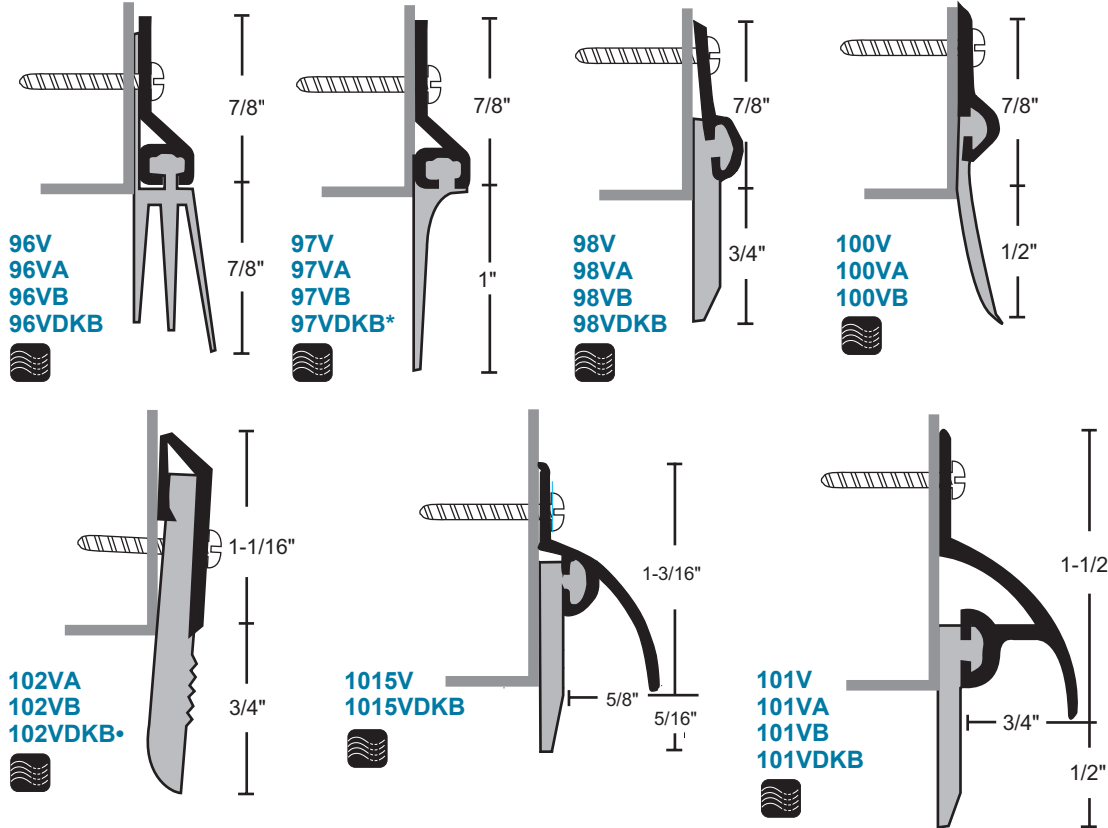

Vinyl Sweeps

#6 x 3/4" Stainless Steel SMS furnished.
Screw holes slotted for adjustment.

All products this page

A - anodized aluminum
B - gold
DKB - dark bronze
no suffix - mill aluminum

vinyl is gray

Exceptions:
•vinyl is black

Concealed Fastener Nylon Brush Sweeps

Gray brush with anodized aluminum; Black brush with gold and DKB