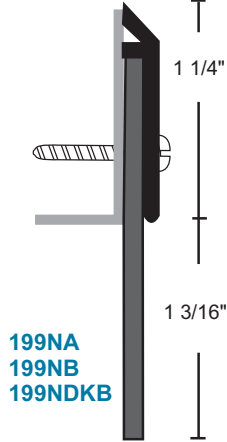

Neoprene Sweeps

#6 x 3/4" Stainless Steel Sheet Metal Screws furnished.
Screw holes slotted for adjustment.
Neoprene is black

#6 x 1" stainless steel SMS

All products this page

Material Finishes:
A - clear anodized aluminum
DKB - dark bronze
no suffix = mill aluminum
neoprene is black