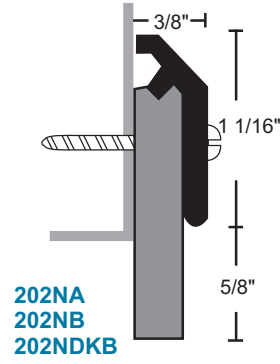

Neoprene Sweeps

#6 x 3/4" Stainless Steel Sheet Metal Screws furnished.
Screw holes slotted for adjustment.
Neoprene is black

#6 x 1" stainless steel SMS

All products this page

Material Finishes:
A - clear anodized aluminum
DKB - dark bronze
no suffix = mill aluminum
neoprene is black