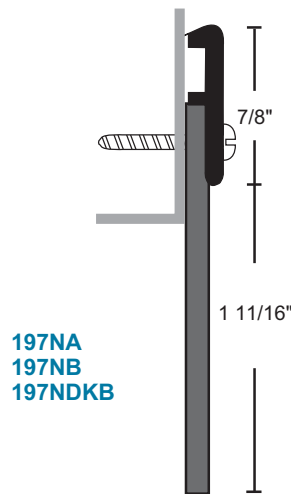

Neoprene Sweeps

#6 x 3/4" Stainless Steel Sheet Metal Screws furnished.
Screw holes slotted for adjustment.
Neoprene is black

#6 x 1" stainless steel SMS

All products this page

Material Finishes:
A - clear anodized aluminum
DKB - dark bronze
no suffix = mill aluminum
neoprene is black