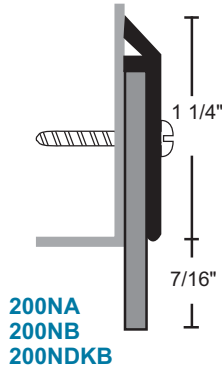

Neoprene Sweeps

#6 x 3/4" Stainless Steel Sheet Metal Screws furnished.
Screw holes slotted for adjustment.
Neoprene is black

#6 x 1" stainless steel SMS

All products this page

Material Finishes:
A - clear anodized aluminum
DKB - dark bronze
no suffix = mill aluminum
neoprene is black