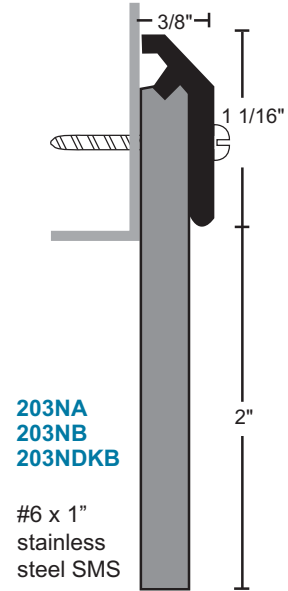

Neoprene Sweeps

#6 x 3/4" Stainless Steel Sheet Metal Screws furnished.
Screw holes slotted for adjustment.
Neoprene is black

#6 x 1" stainless steel SMS

All products this page

Material Finishes:
A - clear anodized aluminum
DKB - dark bronze
no suffix = mill aluminum
neoprene is black

Reinforced Neoprene Sweep

Polyurethane Sweeps

polyurethane is black

Silicone Sweep

silicone is gray