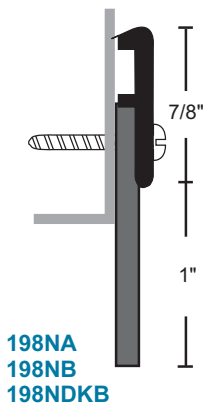

Neoprene Sweeps

#6 x 3/4" Stainless Steel Sheet Metal Screws furnished.
Screw holes slotted for adjustment.
Neoprene is black

#6 x 1" stainless steel SMS

All products this page

Material Finishes:
A - clear anodized aluminum
DKB - dark bronze
no suffix = mill aluminum
neoprene is black