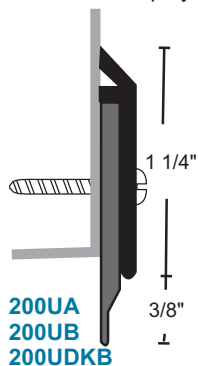

Polyurethane Sweeps

polyurethane is black