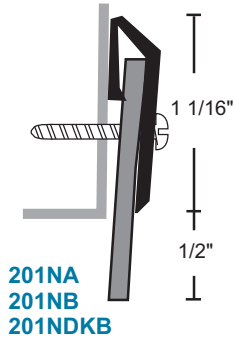

Neoprene Sweeps

#6 x 3/4" Stainless Steel Sheet Metal Screws furnished.
Screw holes slotted for adjustment.
Neoprene is black

#6 x 1" stainless steel SMS

All products this page

Material Finishes:
A - clear anodized aluminum
DKB - dark bronze
no suffix = mill aluminum
neoprene is black