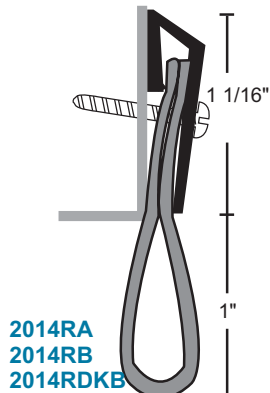

Neoprene Sweeps

#6 x 3/4" Stainless Steel Sheet Metal Screws furnished.
Screw holes slotted for adjustment.
Neoprene is black

#6 x 1" stainless steel SMS

All products this page

Material Finishes:
A - clear anodized aluminum
DKB - dark bronze
no suffix = mill aluminum
neoprene is black

Reinforced Neoprene Sweep

Polyurethane Sweeps

polyurethane is black

Silicone Sweep

silicone is gray