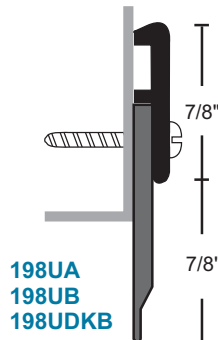

Neoprene Sweeps

#6 x 3/4" Stainless Steel Sheet Metal Screws furnished.
Screw holes slotted for adjustment.
Neoprene is black

#6 x 1" stainless steel SMS

All products this page

Material Finishes:
A - clear anodized aluminum
DKB - dark bronze
no suffix = mill aluminum
neoprene is black

Reinforced Neoprene Sweep

Polyurethane Sweeps

polyurethane is black

Silicone Sweep

silicone is gray