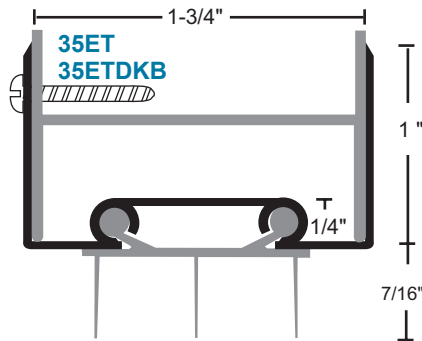

Thermoplastic Door Shoes

Thermoplastic polymer seal with rigid base and soft vinyl fins. Available with Notched Fins to allow air flow while restricting light, suffix NF. 48" maximum length

All products this page

#6 x 3/4" stainless steel SMS furnished

Option: Notched Fins - suffix 'NF'

Extended Door Shoes

End caps available - sold separately

Material Finishes:
A - anodized aluminum
DKB - dark bronze
no suffix = mill aluminum
thermoplastic is dark brown

Rigid Thermoplastic Door Shoe with Soft Vinyl Fins

- Available 36" and 48"
- color is dark brown