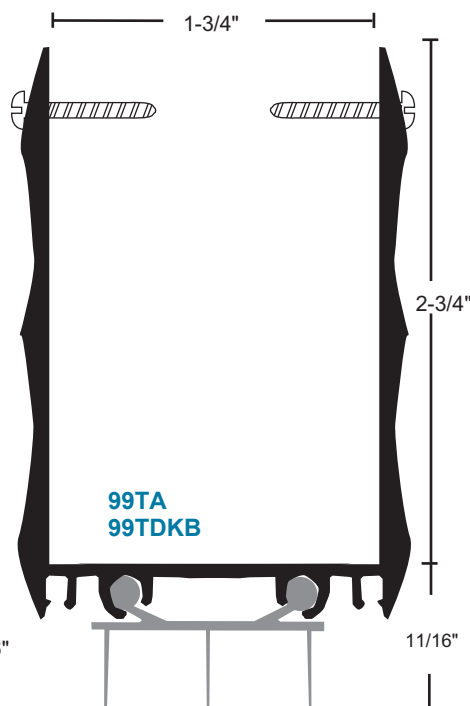

Thermoplastic Door Shoes

Thermoplastic polymer seal with rigid base and soft vinyl fins. Available with Notched Fins to allow air flow while restricting light, suffix NF. 48" maximum length

All products this page

#6 x 3/4" stainless steel SMS furnished

Option: Notched Fins - suffix 'NF'

Extended Door Shoes

End caps available - sold separately

Material Finishes:
A - anodized aluminum
DKB - dark bronze
no suffix = mill aluminum
 thermoplastic is dark brown

Rigid Thermoplastic Door Shoe with Soft Vinyl Fins

- Available 36" and 48"
- color is dark brown