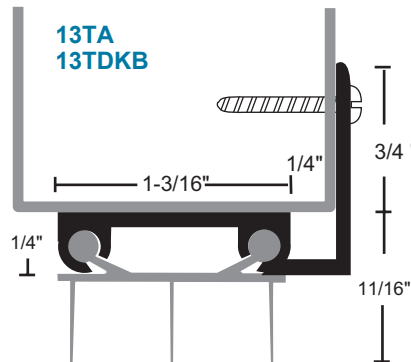

Thermoplastic Door Shoes

Thermoplastic polymer seal with rigid base and soft vinyl fins. Available with Notched Fins to allow air flow while restricting light, suffix NF. 48" maximum length

All products this page

#6 x 3/4" stainless steel SMS furnished

Option: Notched Fins - suffix 'NF'