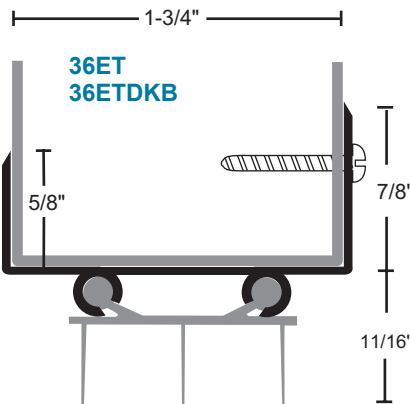

Thermoplastic Door Shoes

Thermoplastic polymer seal with rigid base and soft vinyl fins. Available with Notched Fins to allow air flow while restricting light, suffix NF. 48" maximum length

All products this page

#6 x 3/4" stainless steel SMS furnished

Option: Notched Fins - suffix 'NF'

Extended Door Shoes

End caps available - sold separately

Material Finishes:
A - anodized aluminum
DKB - dark bronze
no suffix = mill aluminum
thermoplastic is dark brown

Rigid Thermoplastic Door Shoe with Soft Vinyl Fins

- Available 36" and 48"
- color is dark brown