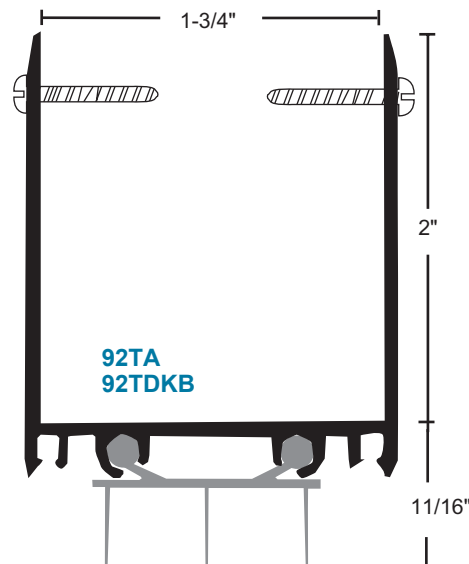

Extended Door Shoes

End caps available - sold separately