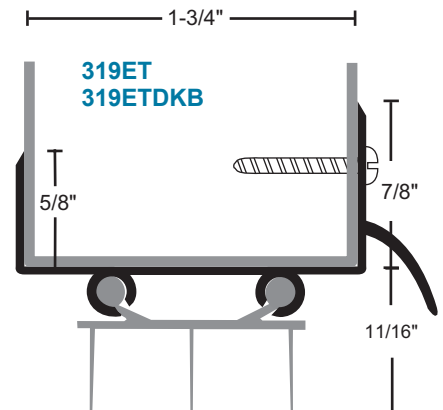

Thermoplastic Door Shoes

Thermoplastic polymer seal with rigid base and soft vinyl fins. Available with Notched Fins to allow air flow while restricting light, suffix NF. 48" maximum length

All products this page

#6 x 3/4" stainless steel SMS furnished

Option: Notched Fins - suffix 'NF'

Extended Door Shoes

End caps available - sold separately

Material Finishes:
A - anodized aluminum
DKB - dark bronze
no suffix = mill aluminum
thermoplastic is dark brown

Rigid Thermoplastic Door Shoe with Soft Vinyl Fins

- Available 36" and 48"
- color is dark brown