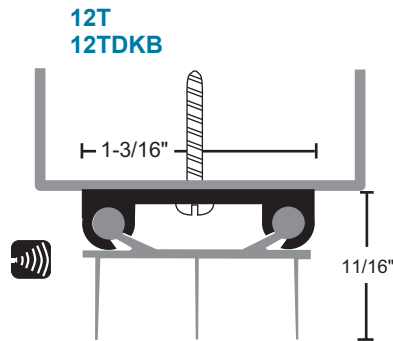

Thermoplastic Door Shoes

Thermoplastic polymer seal with rigid base and soft vinyl fins. Available with Notched Fins to allow air flow while restricting light, suffix NF. 48" maximum length

All products this page

#6 x 3/4" stainless steel SMS furnished

Option: Notched Fins - suffix 'NF'