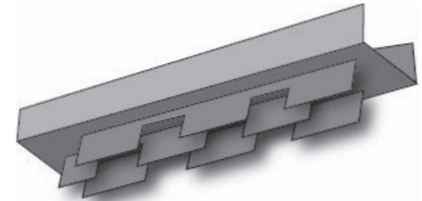

Thermoplastic Door Shoes

Thermoplastic polymer seal with rigid base and soft vinyl fins. Available with Notched Fins to allow air flow while restricting light, suffix NF. 48" maximum length

All products this page

#6 x 3/4" stainless steel SMS furnished

Option: Notched Fins - suffix 'NF'

Extended Door Shoes

End caps available - sold separately

Material Finishes:
A - anodized aluminum
DKB - dark bronze
no suffix = mill aluminum
 thermoplastic is dark brown