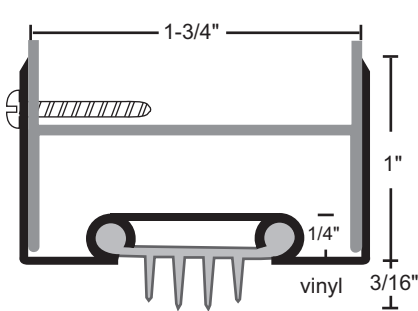

Finned Vinyl Door Shoes

#6 x 3/4" Stainless Steel SMS furnished.
Screw holes slotted for adjustment.

All products this page

A - anodized aluminum
B - gold
DKB - dark bronze
no suffix - mill aluminum
vinyl is gray