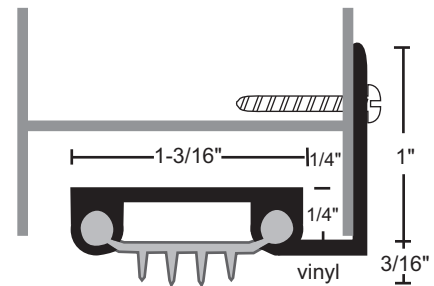

313VA
313VDKB