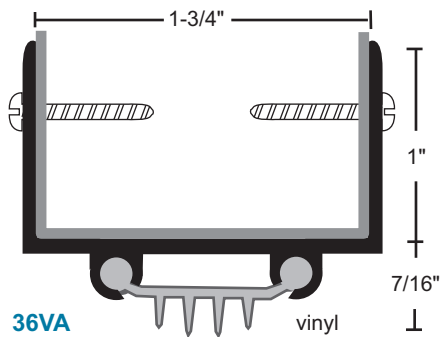

36VA
36VDKB