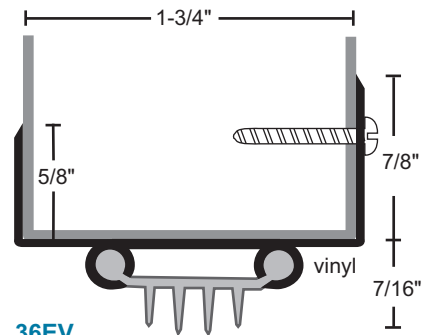

36EV
36EVDKB