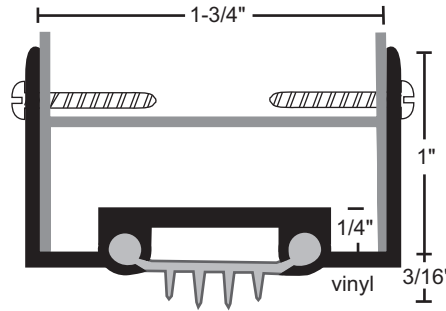

35VA
35VB
35VDKB