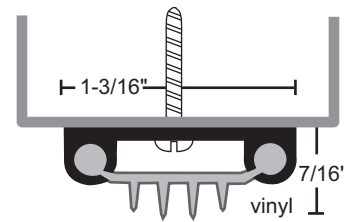

312V
312VDKB