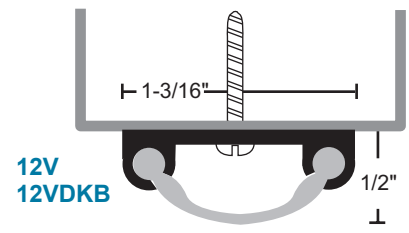

Smooth Vinyl Door Shoes

#6 x 3/4" Stainless Steel Sheet Metal Screws furnished.
Screw holes slotted for adjustment.

All vinyl door shoes this section

A - anodized aluminum
B - gold
DKB - dark bronze
no suffix - mill aluminum
vinyl is gray

Polypropylene Pile Door Shoes

#6 x 3/4" Stainless Steel
SMS furnished.
Pile is gray