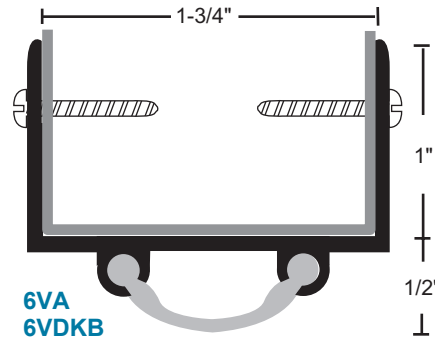

Smooth Vinyl Door Shoes

#6 x 3/4" Stainless Steel Sheet Metal Screws furnished.
Screw holes slotted for adjustment.

All vinyl door shoes this section

A - anodized aluminum
B - gold
DKB - dark bronze
no suffix - mill aluminum
vinyl is gray

Polypropylene Pile Door Shoes

#6 x 3/4" Stainless Steel
SMS furnished.
Pile is gray