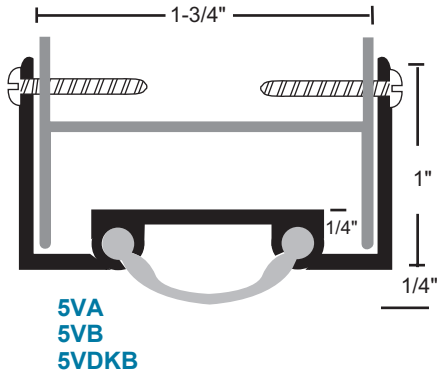

Smooth Vinyl Door Shoes

#6 x 3/4" Stainless Steel Sheet Metal Screws furnished.
Screw holes slotted for adjustment.

All vinyl door shoes this section

A - anodized aluminum
B - gold
DKB - dark bronze
no suffix - mill aluminum
vinyl is gray

Polypropylene Pile Door Shoes

#6 x 3/4" Stainless Steel
SMS furnished.
Pile is gray