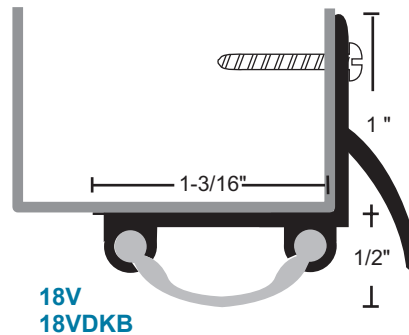

Smooth Vinyl Door Shoes

#6 x 3/4" Stainless Steel Sheet Metal Screws furnished.
Screw holes slotted for adjustment.

All vinyl door shoes this section

A - anodized aluminum
B - gold
DKB - dark bronze
no suffix - mill aluminum
vinyl is gray

Polypropylene Pile Door Shoes

#6 x 3/4" Stainless Steel
SMS furnished.
Pile is gray