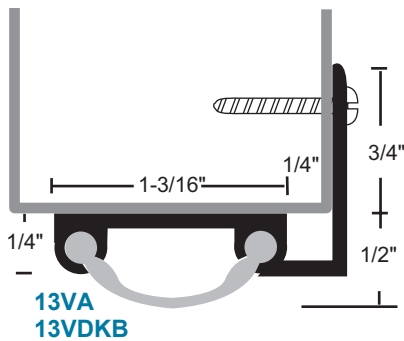

Smooth Vinyl Door Shoes

#6 x 3/4" Stainless Steel Sheet Metal Screws furnished.
Screw holes slotted for adjustment.

All vinyl door shoes this section

A - anodized aluminum
B - gold
DKB - dark bronze
no suffix - mill aluminum
vinyl is gray

Polypropylene Pile Door Shoes

#6 x 3/4" Stainless Steel
SMS furnished.
Pile is gray