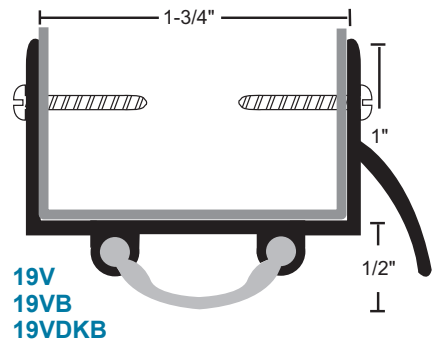

Smooth Vinyl Door Shoes

#6 x 3/4" Stainless Steel Sheet Metal Screws furnished.
Screw holes slotted for adjustment.

All vinyl door shoes this section

A - anodized aluminum
B - gold
DKB - dark bronze
no suffix - mill aluminum
vinyl is gray

Polypropylene Pile Door Shoes

#6 x 3/4" Stainless Steel
SMS furnished.
Pile is gray