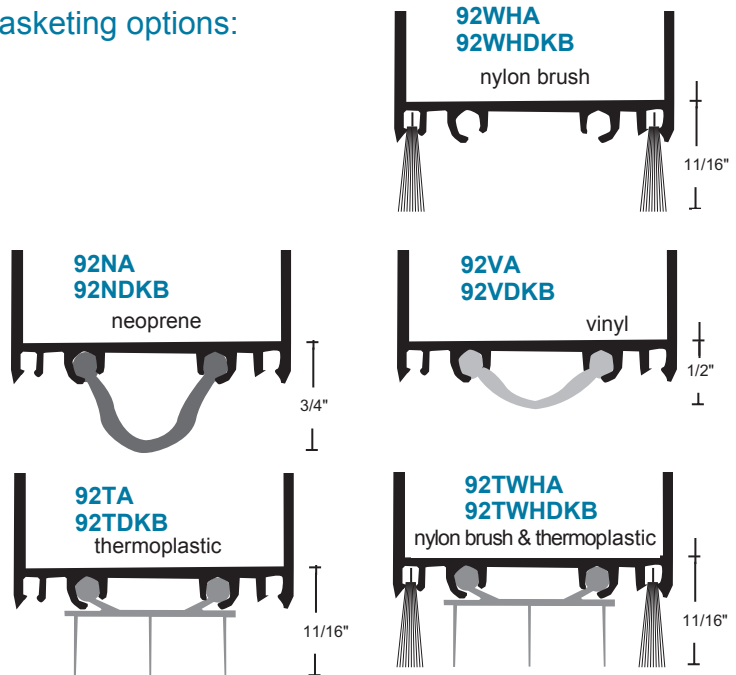

Extended Door Shoes

#6 x 3/4" Stainless Steel SMS furnished.

End caps available - sold separately

All products this page

A- anodized aluminum
 B - gold
 DKB - dark bronze
 no suffix - mill aluminum

vinyl is gray
 neoprene is black
 thermoplastic is dark brown
 nylon brush is gray with anodized aluminum; black with DKB metal

92 Series

Gasketing options:

99 Series

Gasketing options:

NATIONAL GUARD PRODUCTS, INC.

Phone 800-647-7874
 Fax 800-255-7874

orders@ngp.com
 quotes@ngp.com

www.ngp.com