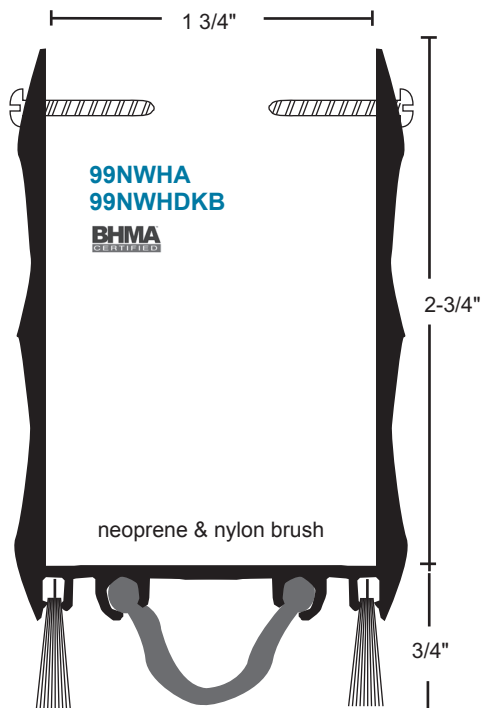

Extended Door Shoes

#6 x 3/4" Stainless Steel SMS furnished.

End caps available - sold separately

All products this page

A- anodized aluminum
 B - gold
 DKB - dark bronze
 no suffix - mill aluminum

vinyl is gray
 neoprene is black
 thermoplastic is dark brown
 nylon brush is gray with anodized aluminum; black with DKB metal

92 Series

Gasketing options:

99 Series

Gasketing options:

NATIONAL GUARD PRODUCTS, INC.

Phone 800-647-7874
 Fax 800-255-7874

orders@ngp.com
 quotes@ngp.com

www.ngp.com