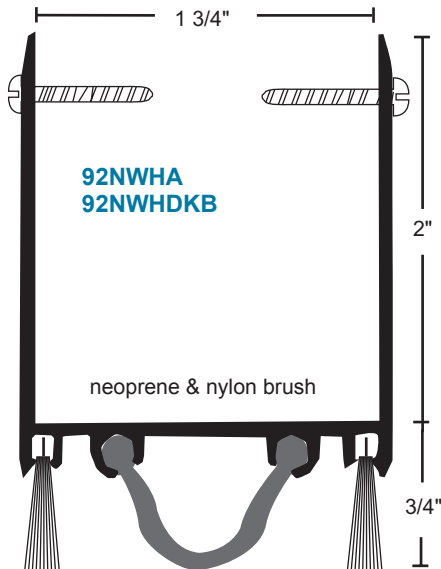

Extended Door Shoes

#6 x 3/4" Stainless Steel SMS furnished.

End caps available - sold separately

All products this page

A- anodized aluminum
 B - gold
 DKB - dark bronze
 no suffix - mill aluminum

vinyl is gray
 neoprene is black
 thermoplastic is dark brown
 nylon brush is gray with anodized aluminum; black with DKB metal

92 Series

Gasketing options:

99 Series

Gasketing options:

NATIONAL GUARD PRODUCTS, INC.

Phone 800-647-7874
 Fax 800-255-7874

orders@ngp.com
 quotes@ngp.com

www.ngp.com