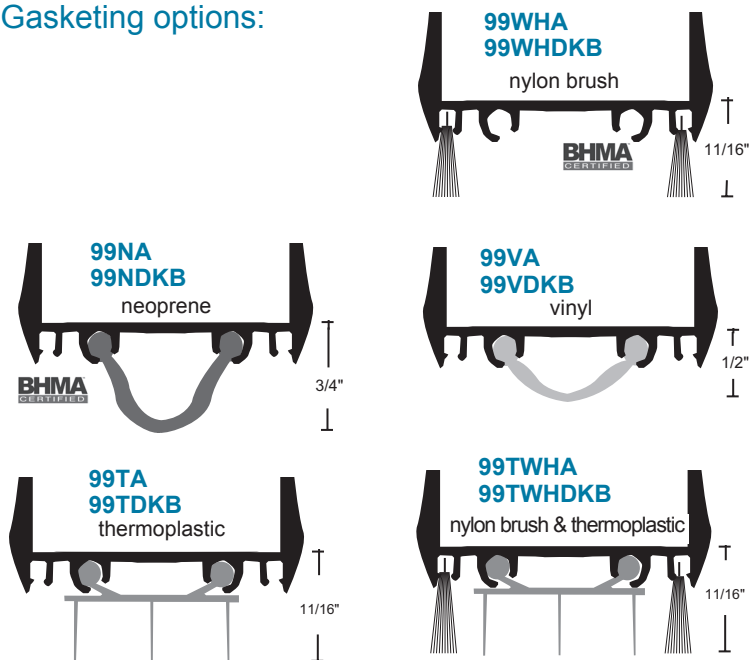

92 Series

Gasketing options:

99 Series

Gasketing options:

NATIONAL GUARD PRODUCTS, INC.

Phone 800-647-7874
 Fax 800-255-7874

orders@ngp.com
 quotes@ngp.com

www.ngp.com