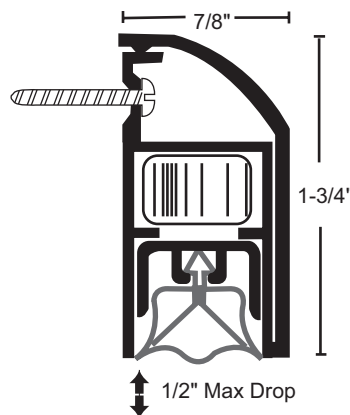

AUTOMATIC DOOR BOTTOMS

DUAL ACTUATED

All Products on this Page:

- Will not Function on Pairs of Doors
- Actuated by Frame Stop on Both Ends
- Low Compression and Operating Force
- Concealed Fasteners
- For Pairs use Matching Single Actuated Door Bottoms Shown Below
- Available 24" to 96" in Length
- May be Field Cut up to 3"

PRODUCT#	SUFFIX	FINISH
	A	Anodized Aluminum
	B	Gold
	DKB	Dark Bronze
	None	Mill Aluminum

*Silicone is Gray
Gray Brush* with Mill Finish and
Anodized Aluminum
Black Brush with Gold and DKB*

*Specify Black Brush if Desired

SURFACE

4440SA
4440SB
4440SDKB
Silicone

4440WHA
4440WHB
4440WHDKB
Nylon Brush

Furnished 1 3/8" Shorter than Ordered to Fit Between Stops on Frame. (i.e. 36" is Furnished 34 5/8")
#6 x 3/4" TEK Furnished

MORTISE

4447S
Silicone

4447WH
Nylon Brush

Furnished 1/4" Shorter than Ordered to Fit Net Door Width. (i.e. 36" is Furnished 35 3/4" Net)
#4 x 5/8" SMS Furnished

SINGLE ACTUATED AUTOMATIC DOOR BOTTOMS

- Matches Design of Dual Actuated Door Bottoms. For use on Pairs of Doors or Field Size for Single Doors
- Low Compression and Operating Force
- Concealed Fasteners
- Available 24" to 96" in Length
- May be Field Cut up to 3"

SURFACE

4441SA
4441SB
4441SDKB
Silicone

4441WHA
4441WHB
4441WHDKB
Nylon Brush

#6 x 3/4" TEK Furnished

MORTISE

4448S
Silicone

4448WH
Nylon Brush

Furnished 1/4" Shorter than Ordered to Fit Net Door Size. (i.e. 36" is Furnished 35 3/4" Net) #4 x 5/8" SMS Furnished

HANDED - NOT FIELD REVERSIBLE