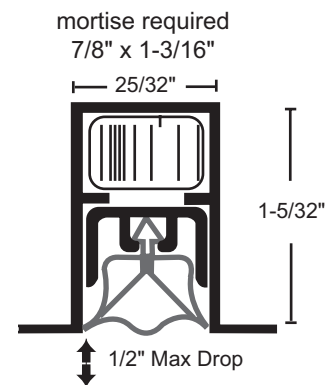

AUTOMATIC DOOR BOTTOMS

DUAL ACTUATED

All Products on this Page:

- Will not Function on Pairs of Doors
- Actuated by Frame Stop on Both Ends
- Low Compression and Operating Force
- Concealed Fasteners
- For Pairs use Matching Single Actuated Door Bottoms Shown Below
- Available 24" to 96" in Length
- May be Field Cut up to 3"

- Matches Design of Dual Actuated Door Bottoms. For use on Pairs of Doors or Field Size for Single Doors
- Low Compression and Operating Force
- Concealed Fasteners
- Available 24" to 96" in Length
- May be Field Cut up to 3"

SURFACE

4441SA
4441SB
4441SDKB
Silicone

4441WHA
4441WHB
4441WHDKB
Nylon Brush

#6 x 3/4" TEK Furnished

MORTISE

4448S
Silicone

4448WH
Nylon Brush

Furnished 1/4" Shorter than Ordered to Fit Net Door Size. (i.e. 36" is Furnished 35 3/4" Net) #4 x 5/8" SMS Furnished

HANDED - NOT FIELD REVERSIBLE