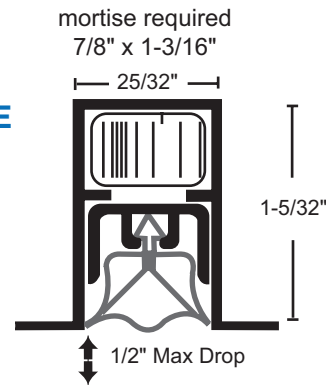

AUTOMATIC DOOR BOTTOMS

DUAL ACTUATED

All Products on this Page:

- Will not Function on Pairs of Doors
- Actuated by Frame Stop on Both Ends
- Low Compression and Operating Force
- Concealed Fasteners
- For Pairs use Matching Single Actuated Door Bottoms Shown Below
- Available 24" to 96" in Length
- May be Field Cut up to 3"

SURFACE

4440SA
4440SB
4440SDKB
Silicone

4440WHA
4440WHB
4440WHDKB
Nylon Brush

Furnished 1 3/8" Shorter than Ordered to Fit Between Stops on Frame. (i.e. 36" is Furnished 34 5/8")
#6 x 3/4" TEK Furnished

MORTISE

4447S
Silicone

4447WH
Nylon Brush

Furnished 1/4" Shorter than Ordered to Fit Net Door Width. (i.e. 36" is Furnished 35 3/4" Net)
#4 x 5/8" SMS Furnished

Drop Bar with Nylon Brush - Suffix "WH"

SINGLE ACTUATED AUTOMATIC DOOR BOTTOMS

- Matches Design of Dual Actuated Door Bottoms. For use on Pairs of Doors or Field Size for Single Doors
- Low Compression and Operating Force
- Concealed Fasteners
- Available 24" to 96" in Length
- May be Field Cut up to 3"