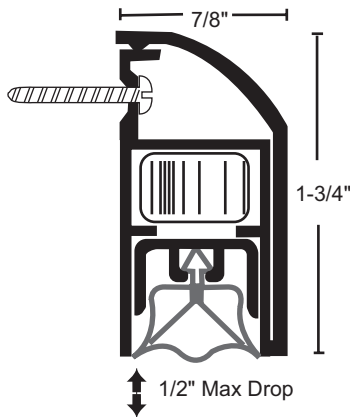

AUTOMATIC DOOR BOTTOMS

DUAL ACTUATED

All Products on this Page:

- Will not Function on Pairs of Doors
- Actuated by Frame Stop on Both Ends
- Low Compression and Operating Force
- Concealed Fasteners
- For Pairs use Matching Single Actuated Door Bottoms Shown Below
- Available 24" to 96" in Length
- May be Field Cut up to 3"

SURFACE

4440SA
4440SB
4440SDKB
Silicone

4440WHA
4440WHB
4440WHDKB
Nylon Brush

Furnished 1 3/8" Shorter than Ordered to Fit Between Stops on Frame. (i.e. 36" is Furnished 34 5/8")
#6 x 3/4" TEK Furnished

MORTISE

4447S
Silicone

4447WH
Nylon Brush

Furnished 1/4" Shorter than Ordered to Fit Net Door Width. (i.e. 36" is Furnished 35 3/4" Net)
#4 x 5/8" SMS Furnished

Drop Bar with Nylon Brush - Suffix "WH"

SINGLE ACTUATED AUTOMATIC DOOR BOTTOMS

- Matches Design of Dual Actuated Door Bottoms. For use on Pairs of Doors or Field Size for Single Doors
- Low Compression and Operating Force
- Concealed Fasteners
- Available 24" to 96" in Length
- May be Field Cut up to 3"