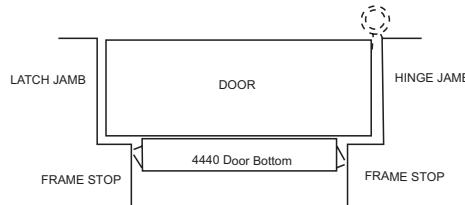

AUTOMATIC DOOR BOTTOMS

DUAL ACTUATED

All Products on this Page:

- Will not Function on Pairs of Doors
- Actuated by Frame Stop on Both Ends
- Low Compression and Operating Force
- Concealed Fasteners
- For Pairs use Matching Single Actuated Door Bottoms Shown Below
- Available 24" to 96" in Length
- May be Field Cut up to 3"

SURFACE

4440SA
4440SB
4440SDKB
Silicone

4440WHA
4440WHB
4440WHDKB
Nylon Brush

Furnished 1 3/8" Shorter than Ordered to Fit Between Stops on Frame. (i.e. 36" is Furnished 34 5/8")
#6 x 3/4" TEK Furnished

MORTISE

4447S
Silicone

4447WH
Nylon Brush

Furnished 1/4" Shorter than Ordered to Fit Net Door Width. (i.e. 36" is Furnished 35 3/4" Net)
#4 x 5/8" SMS Furnished

Drop Bar with Nylon Brush - Suffix "WH"

SINGLE ACTUATED AUTOMATIC DOOR BOTTOMS

- Matches Design of Dual Actuated Door Bottoms. For use on Pairs of Doors or Field Size for Single Doors
- Low Compression and Operating Force
- Concealed Fasteners
- Available 24" to 96" in Length
- May be Field Cut up to 3"