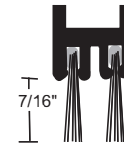

All automatic door bottoms this section

Rain Drip Guard

17SS

Door Sweep

200NSS neoprene **BHMA** CERTIFIED

200USS polyurethane

200SSS silicone **BHMA** CERTIFIED

Automatic Door Bottom

neoprene (1, 2)
221NSS
BHMA CERTIFIED

silicone (1, 2, 3)
221SSS
BHMA CERTIFIED

nylon brush (2)
221WHSS

Drop Bar with Nylon Brush - suffix "WH"

neoprene (1, 2)
229NSS
BHMA CERTIFIED

silicone (1, 2, 3)
229SSS
BHMA CERTIFIED

nylon brush (2)
229WHSS

1. Lead insert available for radiation shield - specify "lead-lined".
2. Door bottom is handed. Right hand supplied unless specified. Units under 36" not field reversible. Please specify handing.
3. BHMA certified to ANSI/BHMA A156.22, 1,000,000 cycle test-grade 1.