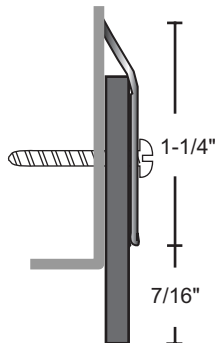

Stainless Steel

Stainless steel type 304 brushed #4 finish (US32D, 630)

Neoprene & polyurethane are black, silicone and nylon brush are gray

#6 X 3/4" stainless steel SMS furnished
Screw holes slotted for adjustment

All automatic door bottoms this section

Rain Drip Guard

17SS

Door Sweep

200NSS neoprene **BHMA** CERTIFIED

200USS polyurethane

200SSS silicone **BHMA** CERTIFIED

Automatic Door Bottom

neoprene (1, 2)
221NSS
BHMA CERTIFIED

silicone (1, 2, 3)
221SSS
BHMA CERTIFIED

nylon brush (2)
221WHSS

neoprene (1, 2)
229NSS
BHMA CERTIFIED

silicone (1, 2, 3)
229SSS
BHMA CERTIFIED

nylon brush (2)
229WHSS

1. Lead insert available for radiation shield - specify "lead-lined".
2. Door bottom is handed. Right hand supplied unless specified. Units under 36" not field reversible. Please specify handing.
3. BHMA certified to ANSI/BHMA A156.22, 1,000,000 cycle test-grade 1.