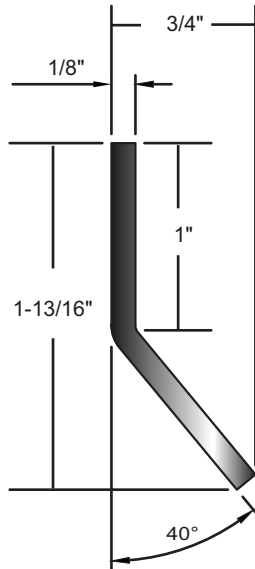

Door Sweep

200NSS neoprene **BHMA** CERTIFIED

200USS polyurethane

200SSS silicone **BHMA** CERTIFIED