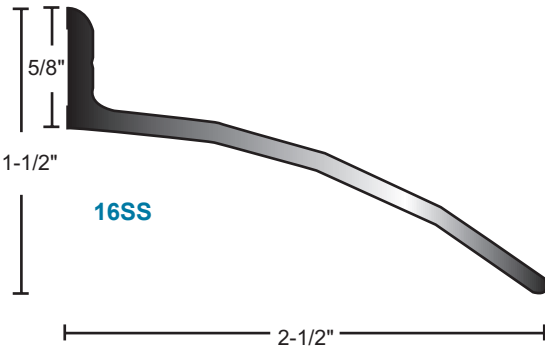

Stainless Steel

Stainless steel type 304 brushed #4 finish (US32D, 630)

Neoprene & polyurethane are black, silicone and nylon brush are gray

#6 X 3/4" stainless steel SMS furnished
Screw holes slotted for adjustment

All automatic door bottoms this section

Rain Drip Guard

Door Sweep

200NSS neoprene **BHMA CERTIFIED**

200SSS silicone **BHMA CERTIFIED**

Automatic Door Bottom

neoprene (1, 2)
221NSS
BHMA CERTIFIED

silicone (1, 2, 3)
221SSS
BHMA CERTIFIED

nylon brush (2)
221WHSS

Drop Bar with Nylon Brush - suffix "WH"

neoprene (1, 2)
229NSS
BHMA CERTIFIED

silicone (1, 2, 3)
229SSS
BHMA CERTIFIED

nylon brush (2)
229WHSS

1. Lead insert available for radiation shield - specify "lead-lined".
2. Door bottom is handed. Right hand supplied unless specified. Units under 36" not field reversible. Please specify handing.
3. BHMA certified to ANSI/BHMA A156.22, 1,000,000 cycle test-grade 1.