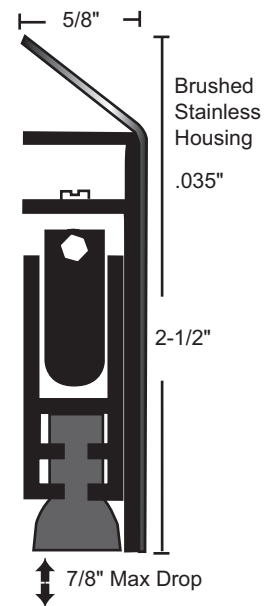

nylon brush (2)
221WHSS

Drop Bar with Nylon Brush - suffix "WH"

neoprene (1, 2)
229NSS
BHMA CERTIFIED

silicone (1, 2, 3)
229SSS
BHMA CERTIFIED

nylon brush (2)
229WHSS

1. Lead insert available for radiation shield - specify "lead-lined".
2. Door bottom is handed. Right hand supplied unless specified. Units under 36" not field reversible. Please specify handing.
3. BHMA certified to ANSI/BHMA A156.22, 1,000,000 cycle test-grade 1.