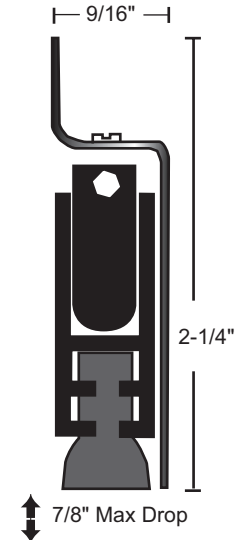

Stainless Steel

Stainless steel type 304 brushed #4 finish (US32D, 630)

Neoprene & polyurethane are black, silicone and nylon brush are gray

#6 X 3/4" stainless steel SMS furnished
Screw holes slotted for adjustment

neoprene (1, 2)
221NSS
BHMA CERTIFIED

silicone (1, 2, 3)
221SSS
BHMA CERTIFIED

nylon brush (2)
221WHSS

Drop Bar with Nylon Brush - suffix "WH"

neoprene (1, 2)
229NSS
BHMA CERTIFIED

silicone (1, 2, 3)
229SSS
BHMA CERTIFIED

nylon brush (2)
229WHSS

1. Lead insert available for radiation shield - specify "lead-lined".
2. Door bottom is handed. Right hand supplied unless specified. Units under 36" not field reversible. Please specify handing.
3. BHMA certified to ANSI/BHMA A156.22, 1,000,000 cycle test-grade 1.