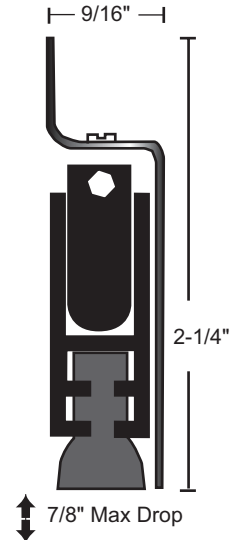

Stainless Steel

Stainless steel type 304 brushed #4 finish (US32D, 630)

Neoprene & polyurethane are black, silicone and nylon brush are gray

#6 X 3/4" stainless steel SMS furnished
Screw holes slotted for adjustment

nylon brush (2)
221WHSS

Drop Bar with Nylon Brush - suffix "WH"

neoprene (1, 2)
229NSS
BHMA CERTIFIED

silicone (1, 2, 3)
229SSS
BHMA CERTIFIED

nylon brush (2)
229WHSS

1. Lead insert available for radiation shield - specify "lead-lined".
2. Door bottom is handed. Right hand supplied unless specified. Units under 36" not field reversible. Please specify handing.
3. BHMA certified to ANSI/BHMA A156.22, 1,000,000 cycle test-grade 1.