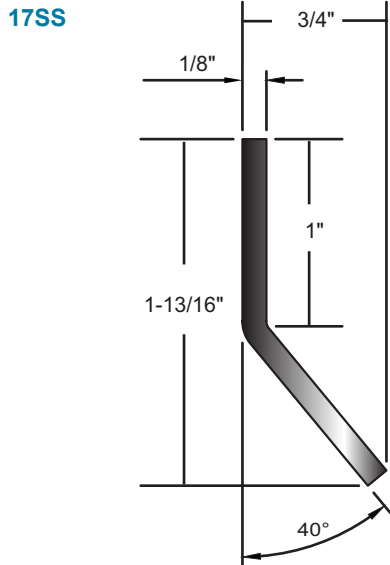

Stainless Steel

Stainless steel type 304 brushed #4 finish (US32D, 630)

Neoprene & polyurethane are black, silicone and nylon brush are gray

#6 X 3/4" stainless steel SMS furnished
Screw holes slotted for adjustment

All automatic door bottoms this section

Rain Drip Guard

Door Sweep

200NSS neoprene **BHMA CERTIFIED**

200SSS silicone **BHMA CERTIFIED**

Automatic Door Bottom

neoprene (1, 2)
221NSS
BHMA CERTIFIED

silicone (1, 2, 3)
221SSS
BHMA CERTIFIED

nylon brush (2)
221WHSS

Drop Bar with Nylon Brush - suffix "WH"

neoprene (1, 2)
229NSS
BHMA CERTIFIED

silicone (1, 2, 3)
229SSS
BHMA CERTIFIED

nylon brush (2)
229WHSS

1. Lead insert available for radiation shield - specify "lead-lined".
2. Door bottom is handed. Right hand supplied unless specified. Units under 36" not field reversible. Please specify handing.
3. BHMA certified to ANSI/BHMA A156.22, 1,000,000 cycle test-grade 1.