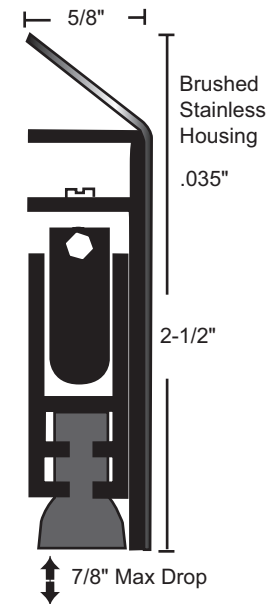

neoprene (1, 2)
221NSS
BHMA CERTIFIED

silicone (1, 2, 3)
221SSS
BHMA CERTIFIED

nylon brush (2)
221WHSS

Drop Bar with Nylon Brush - suffix "WH"

neoprene (1, 2)
229NSS
BHMA CERTIFIED

silicone (1, 2, 3)
229SSS
BHMA CERTIFIED

nylon brush (2)
229WHSS

1. Lead insert available for radiation shield - specify "lead-lined".
2. Door bottom is handed. Right hand supplied unless specified. Units under 36" not field reversible. Please specify handing.
3. BHMA certified to ANSI/BHMA A156.22, 1,000,000 cycle test-grade 1.