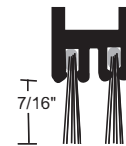

All automatic door bottoms this section

Rain Drip Guard

Door Sweep

200NSS neoprene **BHMA CERTIFIED**

200SSS silicone **BHMA CERTIFIED**

Automatic Door Bottom

neoprene (1, 2)
221NSS
BHMA CERTIFIED

silicone (1, 2, 3)
221SSS
BHMA CERTIFIED

nylon brush (2)
221WHSS

Drop Bar with Nylon Brush - suffix "WH"

neoprene (1, 2)
229NSS
BHMA CERTIFIED

silicone (1, 2, 3)
229SSS
BHMA CERTIFIED

nylon brush (2)
229WHSS

1. Lead insert available for radiation shield - specify "lead-lined".
2. Door bottom is handed. Right hand supplied unless specified. Units under 36" not field reversible. Please specify handing.
3. BHMA certified to ANSI/BHMA A156.22, 1,000,000 cycle test-grade 1.