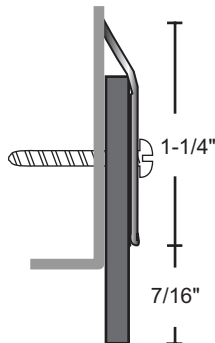

Stainless Steel

Stainless steel type 304 brushed #4 finish (US32D, 630)

Neoprene & polyurethane are black, silicone and nylon brush are gray

#6 X 3/4" stainless steel SMS furnished
Screw holes slotted for adjustment

All automatic door bottoms this section

Rain Drip Guard

Door Sweep

200NSS neoprene **BHMA CERTIFIED**

200SSS silicone **BHMA CERTIFIED**

Automatic Door Bottom

neoprene (1, 2)
221NSS
BHMA CERTIFIED

silicone (1, 2, 3)
221SSS
BHMA CERTIFIED

nylon brush (2)
221WHSS

neoprene (1, 2)
229NSS
BHMA CERTIFIED

silicone (1, 2, 3)
229SSS
BHMA CERTIFIED

nylon brush (2)
229WHSS

1. Lead insert available for radiation shield - specify "lead-lined".
2. Door bottom is handed. Right hand supplied unless specified. Units under 36" not field reversible. Please specify handing.
3. BHMA certified to ANSI/BHMA A156.22, 1,000,000 cycle test-grade 1.