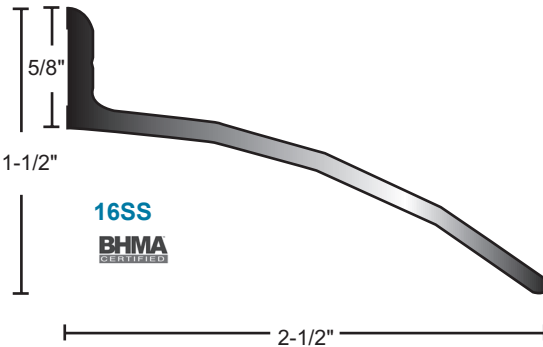

Stainless Steel

Stainless steel type 304 brushed #4 finish (US32D, 630)

Neoprene & polyurethane are black, silicone and nylon brush are gray

#6 X 3/4" stainless steel SMS furnished
Screw holes slotted for adjustment

All automatic door bottoms this section

Rain Drip Guard

17SS

Door Sweep

200NSS neoprene **BHMA** CERTIFIED

200USS polyurethane

200SSS silicone **BHMA** CERTIFIED

Automatic Door Bottom

neoprene (1, 2)
221NSS
BHMA CERTIFIED

silicone (1, 2, 3)
221SSS
BHMA CERTIFIED

nylon brush (2)
221WHSS

Drop Bar with Nylon Brush - suffix "WH"

neoprene (1, 2)
229NSS
BHMA CERTIFIED

silicone (1, 2, 3)
229SSS
BHMA CERTIFIED

nylon brush (2)
229WHSS

1. Lead insert available for radiation shield - specify "lead-lined".
2. Door bottom is handed. Right hand supplied unless specified. Units under 36" not field reversible. Please specify handing.
3. BHMA certified to ANSI/BHMA A156.22, 1,000,000 cycle test-grade 1.