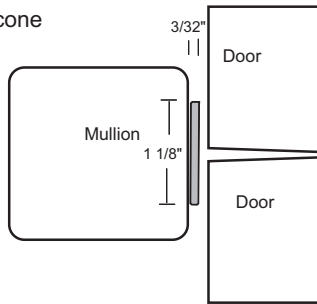

## Seal for Mullion Applications

**5100N** Black Silicone  
**5100S** Gray Silicone

Closed cell silicone sponge strip 1-1/8" wide x 3/32" thick with an adhesive strip for mounting directly to the face of the mullion that doors close against.

Available in 86" and 96" lengths

Self-Adhesive

See adhesive specifications on page G9

## Corner Pad

**54CP** Black polypropylene pile

Helps acoustics and seals corner gap for air leakage control. Apply to jamb on hinge side, opposite bottom corner of door edge.

Self Adhesive