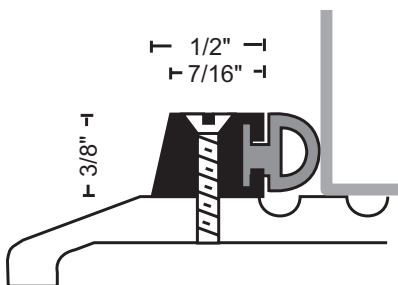

2

Stop Strip

- ▶ Aluminum Alloy 6063, T5 Temper
- ▶ Pile is Gray. Vinyl, NGP-TPV and Silicone are Black
- ▶ 3/8" Tall
- ▶ Works in Conjunction With Our Saddle Threshold to Provide a Seal Against the Door, Providing Weather Resistance
- ▶ Weight: .16 Lbs. /Ft.
- ▶ #6 Self-Tapping Machine Screws Included

ngp.com
1-800-NGP-RUSH

FAX: (800) 255-7874

QUOTES: quotes@ngp.com

4.24

THRESHOLD

INSTALLATION INSTRUCTIONS

1. Cut threshold to size required.
2. Notch around door frame if desired.
3. Attach to floor surface with fasteners provided.
4. Caulk around base of threshold for moisture control.