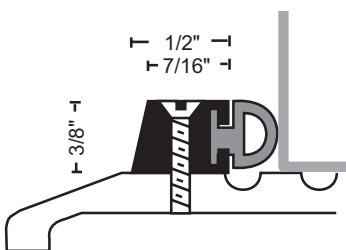

2

Stop Strip

- ▶ Aluminum Alloy 6063, T5 Temper
- ▶ Pile is Gray. Vinyl, NGP-TPV and Silicone are Black
- ▶ 3/8" Tall
- ▶ Works in Conjunction With Our Saddle Threshold to Provide a Seal Against the Door, Providing Weather Resistance
- ▶ Weight: .16 Lbs. /Ft.
- ▶ #6 Self-Tapping Machine Screws Included