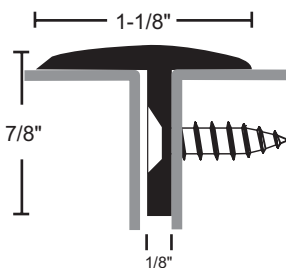

T76

Overlapping Astragal

- Aluminum Alloy 6063, T5 Temper
- Maximum Height 120"
- #10 x 3/4" Stainless Steel Sheet Metal Screws Furnished

See ngp.com for All Applicable Certifications for this Product.

SEAL

ngp.com
1-800-NCP-RUSH

INSTALLATION INSTRUCTIONS

176

1. Cut astragal to length.
2. Place astragal as shown above, with gasketing slightly compressed.
3. Mark screw holes.
4. Drill pilot holes for screws using $\frac{7}{64}$ " bit.
5. Install with screws provided, working from one end to the other.
6. Adjust astragal so it does not impede closing and latching of doors.