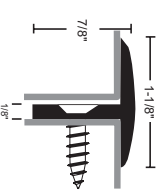

T76

Overlapping Astragal

- Aluminum Alloy 6063, T5 Temper
- Maximum Height 120"
- #10 x 3/4" Stainless Steel Sheet Metal Screws Furnished

See ngp.com for All Applicable Certifications for this Product.

SEAL

ngp.com
1-800-NCP-RUSH

INSTALLATION INSTRUCTIONS

176

1. Cut astragal to length.
2. Place astragal as shown above, with gasketing slightly compressed.
3. Mark screw holes.
4. Drill pilot holes for screws using $\frac{7}{64}$ " bit.
5. Install with screws provided, working from one end to the other.
6. Adjust astragal so it does not impede closing and latching of doors.