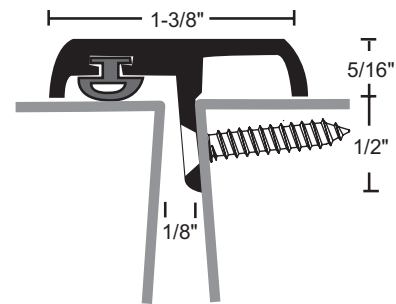

158P

POLYPROPYLENE PILE OVERLAPPING ASTRAGAL

PRODUCT CUT SHEET

PROJECT:
SUBMITTED BY:
DATE:
NOTES:

Material

Aluminum Alloy 6063, T5 Temper
Polypropylene Pile is Gray

- ▶ Maximum Height 120"
- ▶ Fits Beveled Edge Doors
- ▶ #8 X 1" FH U/C SMS Furnished

Finishes

158PA Anodized Aluminum
158PDKB Dark Bronze

Options

FATT - Fast Attach Tape

NGP-GKT-158P-PCS-0820-B