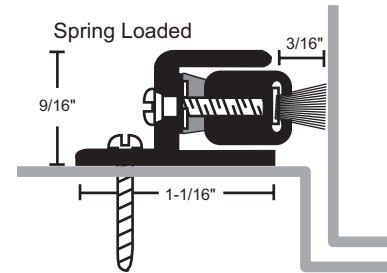

NGP-GKT-141P-PCS-0720-A