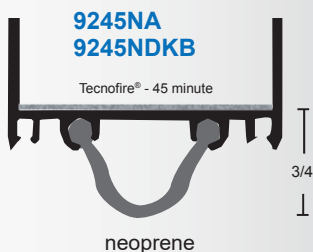

Gap Solution for Excessive Fire Door Bottom Undercut/Clearance — 45 Minute

UL Certified Solutions for Fire doors with Excessive Door Bottom Clearance up to 1-1/2"

NGP-Edge® Intumescent Door Shoes

9245 Series

UL Certified Miscellaneous Fire Door Accessory for excessive door bottom undercut/clearance, measuring up to 1-1/2"

45 minute rated UL10B and UL10C wood or hollow metal fire doors

Restricts the passage of smoke

End caps available - sold separately

Gasketing options:

- 9245NWA** neoprene & nylon brush
- 9245NWDKB** neoprene & nylon brush

#6 x 3/4" Stainless Steel SMS furnished.

A- anodized aluminum
DKB - dark bronze

vinyl is gray
neoprene is black
thermoplastic is dark brown
nylon brush is gray with anodized aluminum; black with DKB metal

neoprene

nylon brush

vinyl

thermoplastic

nylon brush & thermoplastic