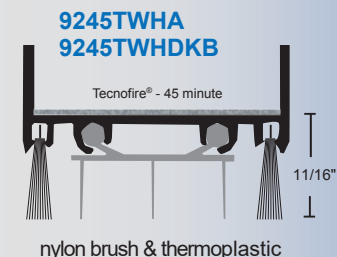

Gap Solution for Excessive Fire Door Bottom Undercut/Clearance — 45 Minute

UL Certified Solutions for Fire doors with Excessive Door Bottom Clearance up to 1-1/2"

NGP-Edge® Intumescent Door Shoes

9245 Series

UL Certified Miscellaneous Fire Door Accessory for excessive door bottom undercut/clearance, measuring up to 1-1/2"

45 minute rated UL10B and UL10C wood or hollow metal fire doors

Restricts the passage of smoke

vinyl is gray
neoprene is black
thermoplastic is dark brown
nylon brush is gray with anodized aluminum; black with DKB metal

neoprene

nylon brush

vinyl

thermoplastic

nylon brush & thermoplastic