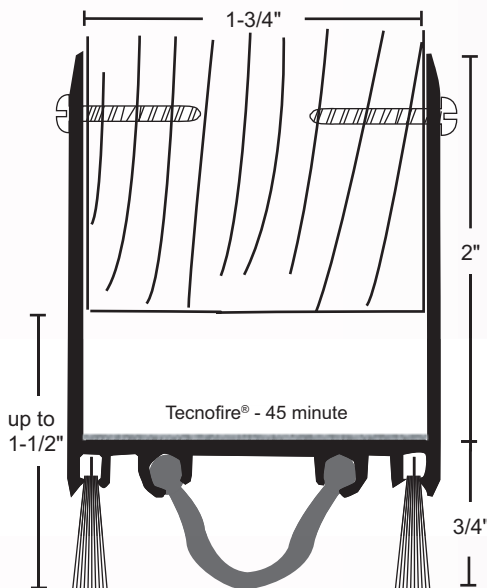

Gasketing options:

- **9245NWA** neoprene & nylon brush
- **9245NWDKB** neoprene & nylon brush

#6 x 3/4" Stainless Steel SMS furnished.

A- anodized aluminum
DKB - dark bronze

vinyl is gray
neoprene is black
thermoplastic is dark brown
nylon brush is gray with anodized aluminum; black with DKB metal