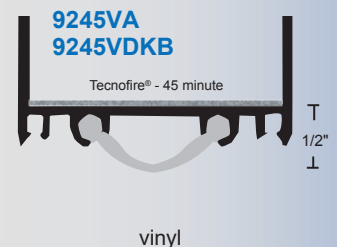

End caps available - sold separately

Gasketing options:

- 9245NWA** neoprene & nylon brush
- 9245NWDKB** neoprene & nylon brush

#6 x 3/4" Stainless Steel SMS furnished.

A- anodized aluminum
DKB - dark bronze

vinyl is gray
neoprene is black
thermoplastic is dark brown
nylon brush is gray with anodized aluminum; black with DKB metal

neoprene

nylon brush

vinyl

thermoplastic

nylon brush & thermoplastic