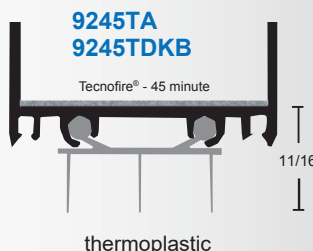

Gap Solution for Excessive Fire Door Bottom Undercut/Clearance — 45 Minute

UL Certified Solutions for Fire doors with Excessive Door Bottom Clearance up to 1-1/2"

NGP-Edge® Intumescent Door Shoes

9245 Series

vinyl is gray
neoprene is black
thermoplastic is dark brown
nylon brush is gray with anodized aluminum; black with DKB metal

neoprene

nylon brush

vinyl

thermoplastic

nylon brush & thermoplastic