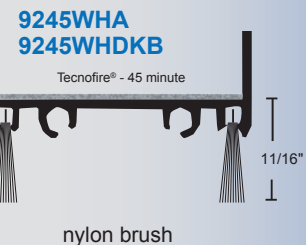

9245 Series

9245NWA neoprene & nylon brush
9245NWDKB neoprene & nylon brush

#6 x 3/4" Stainless Steel SMS furnished.

A- anodized aluminum
DKB - dark bronze

vinyl is gray
neoprene is black
thermoplastic is dark brown
nylon brush is gray with anodized aluminum; black with DKB metal

UL Certified Miscellaneous Fire Door Accessory for excessive door bottom undercut/clearance, measuring up to 1-1/2"

45 minute rated UL10B and UL10C wood or hollow metal fire doors

Restricts the passage of smoke

End caps available - sold separately

Gasketing options:

nylon brush

neoprene

vinyl

thermoplastic

nylon brush & thermoplastic

4985 East Raines Road • Memphis, TN 38118 • Phone: (800) 647-7874 • Fax: (800) 255-7874 • www.ngp.com