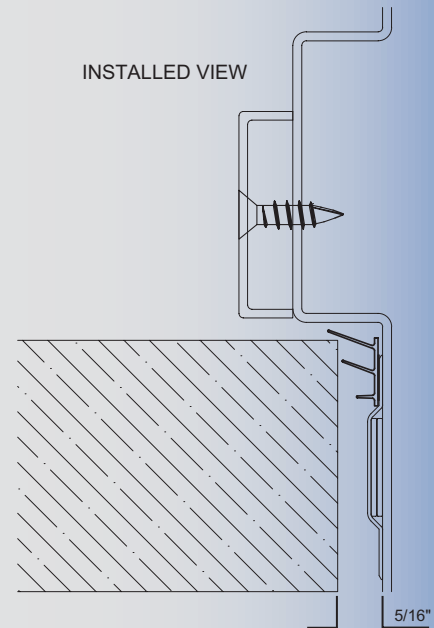

9275
Gray Paint finish

9225
Gray Paint finish

Strike Shims — 45 Minute

9275 - Fits 4-7/8" 'ASA' Strike Plate

9225 - Fits 2-3/4" 'T' Strike Plate

UL Certified Miscellaneous
Fire Door Accessory for
excessive door and frame
clearances, measuring up
to 5/16"

45 minute rated UL10B and
UL10C wood or hollow metal
fire doors

4985 East Raines Road • Memphis, TN 38118 • Phone: (800) 647-7874 • Fax: (800) 255-7874 • www.ngp.com