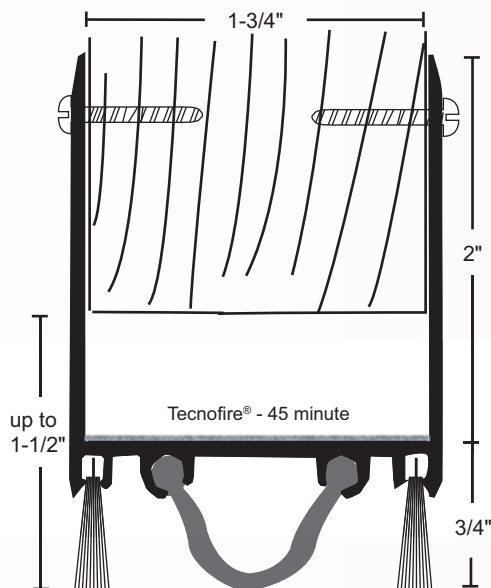

NGP-Edge® Intumescent Door Shoes

9245 Series

9245NWA neoprene & nylon brush
9245NWDKB neoprene & nylon brush

#6 x 3/4" Stainless Steel SMS furnished.

A- anodized aluminum
DKB - dark bronze

vinyl is gray
neoprene is black
thermoplastic is dark brown
nylon brush is gray with anodized aluminum; black with DKB metal

UL Certified Miscellaneous Fire Door Accessory for excessive door bottom undercut/clearance, measuring up to 1-1/2"

45 minute rated UL10B and UL10C wood or hollow metal fire doors

Restricts the passage of smoke

End caps available - sold separately

Gasketing options: