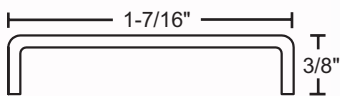

THE PRODUCTS YOU COUNT ON. THE PEOPLE YOU TRUST.

NATIONAL GUARD
PRODUCTS

Requires installation of
ALL components below

Steel Stop Extender

9945

16 Gauge, Gray Primer Finish

Furnished with #10 X 1" TEK SMS
Available in 36", 48", 84", 96" lengths

Patent No.: US9,273,510B2

NGP-Edge® Intumescent Seal with PVC cover

9400 Gray
9400 DKB Brown

Available in 36", 48", 84" and 96" lengths

Self-Adhesive

Self-Adhesive TPE Seal

5075B Brown
5075CL Clear

*Anti-Microbial not available in clear